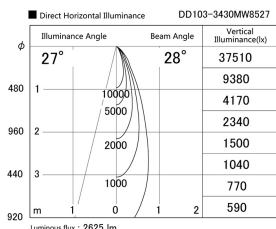

Item no. DD103-3430MW8527

Series Name: Versa R-G, Antiglare

Installation	Recessed mount
Type	Versa R-G, Antiglare
Fixture wattage	33.8W
Beam angle	29 deg.
Color Temp.	2700K
CRI	Ra>85
Luminous	2624 lm
Body	Die-cast aluminum alloy
Body finish	N/A
Trim finish	White
Reflector finish	Mirror
IP Rate	IP20
Light source	COB module
Input Voltage	AC220~240V
Dimming Type	Non-Dimmable
Certificate	CE, CCC
Cut Hole	150mm