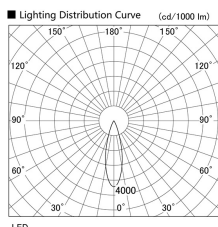

Item no. DD103-3430MW8527

Series Name: Versa R-G, Antiglare

Installation	Recessed mount
Type	Versa R-G, Antiglare
Fixture wattage	33.8W
Beam angle	29 deg.
Color Temp.	2700K
CRI	Ra>85
Luminous	2624 lm
Body	Die-cast aluminum alloy
Body finish	N/A
Trim finish	White
Reflector finish	Mirror
IP Rate	IP20
Light source	COB module
Input Voltage	AC220~240V
Dimming Type	Non-Dimmable
Certificate	CE, CCC
Cut Hole	150mm