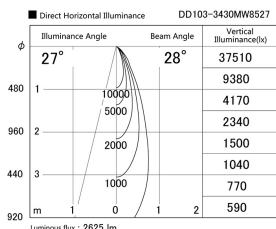

Item no. DD103-3430MW8527

Series Name: Versa R-G, Antiglare

Installation	Recessed mount
Type	
Fixture wattage	33.8W
Beam angle	29 deg.
Color Temp.	2700K
CRI	Ra>85
Luminous	2624 lm
Body	Die-cast aluminum alloy
Body finish	N/A
Trim finish	White
Reflector finish	Mirror
IP Rate	IP20
Light source	COB module
Input Voltage	AC220~240V
Dimming Type	Non-Dimmable
Certificate	CE, CCC
Cut Hole	150mm