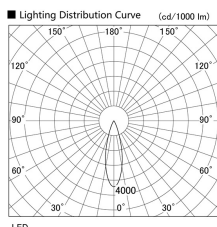

Item no. DD103-3430MW8527

Series Name: Versa R-G, Antiglare

Installation	Recessed mount
Type	
Fixture wattage	33.8W
Beam angle	29 deg.
Color Temp.	2700K
CRI	Ra>85
Luminous	2624 lm
Body	Die-cast aluminum alloy
Body finish	N/A
Trim finish	White
Reflector finish	Mirror
IP Rate	IP20
Light source	COB module
Input Voltage	AC220~240V
Dimming Type	Non-Dimmable
Certificate	CE, CCC
Cut Hole	150mm