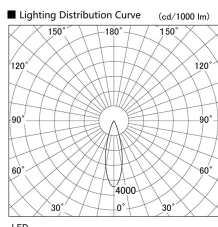

Item no. DD103-3430MW8530

Series Name: Versa R-G, Antiglare

Installation	Recessed mount
Type	Versa R-G, Antiglare
Fixture wattage	33.8W
Beam angle	29 deg.
Color Temp.	3000K
CRI	Ra>85
Luminous	2733 lm
Body	Die-cast aluminum alloy
Body finish	N/A
Trim finish	White
Reflector finish	Mirror
IP Rate	IP20
Light source	COB module
Input Voltage	AC220~240V
Dimming Type	Non-Dimmable
Certificate	CE, CCC
Cut Hole	150mm