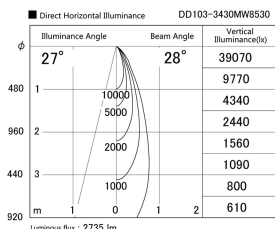

Item no. DD103-3430MW8530

Series Name: Versa R-G, Antiglare

Installation	Recessed mount
Type	Versa R-G, Antiglare
Fixture wattage	33.8W
Beam angle	29 deg.
Color Temp.	3000K
CRI	Ra>85
Luminous	2733 lm
Body	Die-cast aluminum alloy
Body finish	N/A
Trim finish	White
Reflector finish	Mirror
IP Rate	IP20
Light source	COB module
Input Voltage	AC220~240V
Dimming Type	Non-Dimmable
Certificate	CE, CCC
Cut Hole	150mm