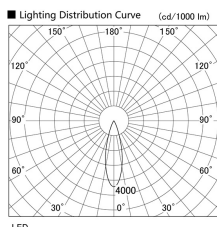

Item no. DD103-3430MW8540

Series Name: Versa R-G, Antiglare

Installation	Recessed mount
Type	Versa R-G, Antiglare
Fixture wattage	33.8W
Beam angle	29 deg.
Color Temp.	4000K
CRI	Ra>85
Luminous	2815 lm
Body	Die-cast aluminum alloy
Body finish	N/A
Trim finish	White
Reflector finish	Mirror
IP Rate	IP20
Light source	COB module
Input Voltage	AC220~240V
Dimming Type	Non-Dimmable
Certificate	CE, CCC
Cut Hole	150mm