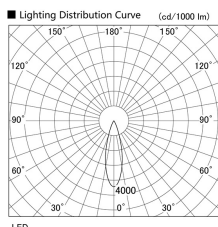

Item no. DD103-3430MW8540

Series Name: Versa R-G, Antiglare

|                  |                         |
|------------------|-------------------------|
| Installation     | Recessed mount          |
| Type             |                         |
| Fixture wattage  | 33.8W                   |
| Beam angle       | 29 deg.                 |
| Color Temp.      | 4000K                   |
| CRI              | Ra>85                   |
| Luminous         | 2815 lm                 |
| Body             | Die-cast aluminum alloy |
| Body finish      | N/A                     |
| Trim finish      | White                   |
| Reflector finish | Mirror                  |
| IP Rate          | IP20                    |
| Light source     | COB module              |
| Input Voltage    | AC220~240V              |
| Dimming Type     | Non-Dimmable            |
| Certificate      | CE, CCC                 |
| Cut Hole         | 150mm                   |