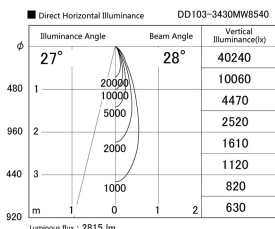

Item no. DD103-3430MW8540

Series Name: Versa R-G, Antiglare

|                  |                         |
|------------------|-------------------------|
| Installation     | Recessed mount          |
| Type             |                         |
| Fixture wattage  | 33.8W                   |
| Beam angle       | 29 deg.                 |
| Color Temp.      | 4000K                   |
| CRI              | Ra>85                   |
| Luminous         | 2815 lm                 |
| Body             | Die-cast aluminum alloy |
| Body finish      | N/A                     |
| Trim finish      | White                   |
| Reflector finish | Mirror                  |
| IP Rate          | IP20                    |
| Light source     | COB module              |
| Input Voltage    | AC220~240V              |
| Dimming Type     | Non-Dimmable            |
| Certificate      | CE, CCC                 |
| Cut Hole         | 150mm                   |