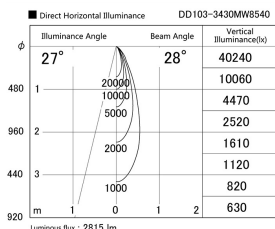

Item no. DD103-3430MW8540

Series Name: Versa R-G, Antiglare

Installation	Recessed mount
Type	Versa R-G, Antiglare
Fixture wattage	33.8W
Beam angle	29 deg.
Color Temp.	4000K
CRI	Ra>85
Luminous	2815 lm
Body	Die-cast aluminum alloy
Body finish	N/A
Trim finish	White
Reflector finish	Mirror
IP Rate	IP20
Light source	COB module
Input Voltage	AC220~240V
Dimming Type	Non-Dimmable
Certificate	CE, CCC
Cut Hole	150mm