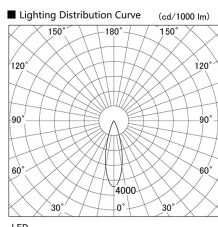

Item no. DD103-3430MW9030

Series Name: Versa R-G, Antiglare

Installation	Recessed mount
Type	
Fixture wattage	33.8W
Beam angle	29 deg.
Color Temp.	3000K
CRI	Ra>90
Luminous	2485 lm
Body	Die-cast aluminum alloy
Body finish	N/A
Trim finish	White
Reflector finish	Mirror
IP Rate	IP20
Light source	COB module
Input Voltage	AC220~240V
Dimming Type	Non-Dimmable
Certificate	CE, CCC
Cut Hole	150mm