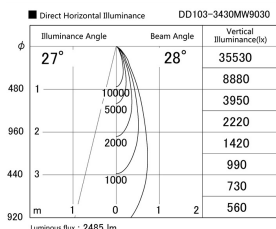

Item no. DD103-3430MW9030

Series Name: Versa R-G, Antiglare

Installation	Recessed mount
Type	
Fixture wattage	33.8W
Beam angle	29 deg.
Color Temp.	3000K
CRI	Ra>90
Luminous	2485 lm
Body	Die-cast aluminum alloy
Body finish	N/A
Trim finish	White
Reflector finish	Mirror
IP Rate	IP20
Light source	COB module
Input Voltage	AC220~240V
Dimming Type	Non-Dimmable
Certificate	CE, CCC
Cut Hole	150mm