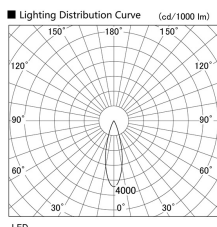

Item no. DD103-3430MW9035

Series Name: Versa R-G, Antiglare

Installation	Recessed mount
Type	
Fixture wattage	33.8W
Beam angle	29 deg.
Color Temp.	3500K
CRI	Ra>90
Luminous	2535 lm
Body	Die-cast aluminum alloy
Body finish	N/A
Trim finish	White
Reflector finish	Mirror
IP Rate	IP20
Light source	COB module
Input Voltage	AC220~240V
Dimming Type	Non-Dimmable
Certificate	CE, CCC
Cut Hole	150mm