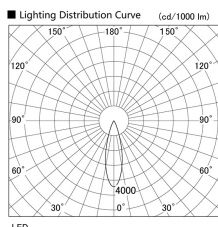

Item no. DD103-3430MW9035

Series Name: Versa R-G, Antiglare

Installation	Recessed mount
Type	Versa R-G, Antiglare
Fixture wattage	33.8W
Beam angle	29 deg.
Color Temp.	3500K
CRI	Ra>90
Luminous	2535 lm
Body	Die-cast aluminum alloy
Body finish	N/A
Trim finish	White
Reflector finish	Mirror
IP Rate	IP20
Light source	COB module
Input Voltage	AC220~240V
Dimming Type	Non-Dimmable
Certificate	CE, CCC
Cut Hole	150mm