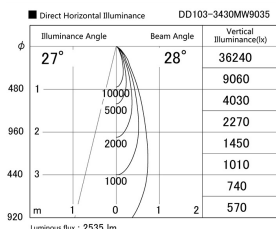

Item no. DD103-3430MW9035

Series Name: Versa R-G, Antiglare

Installation	Recessed mount
Type	
Fixture wattage	33.8W
Beam angle	29 deg.
Color Temp.	3500K
CRI	Ra>90
Luminous	2535 lm
Body	Die-cast aluminum alloy
Body finish	N/A
Trim finish	White
Reflector finish	Mirror
IP Rate	IP20
Light source	COB module
Input Voltage	AC220~240V
Dimming Type	Non-Dimmable
Certificate	CE, CCC
Cut Hole	150mm