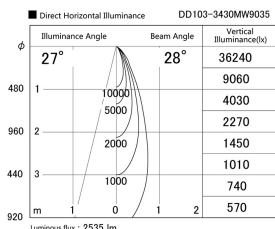

Item no. DD103-3430MW9035

Series Name: Versa R-G, Antiglare

Installation	Recessed mount
Type	Versa R-G, Antiglare
Fixture wattage	33.8W
Beam angle	29 deg.
Color Temp.	3500K
CRI	Ra>90
Luminous	2535 lm
Body	Die-cast aluminum alloy
Body finish	N/A
Trim finish	White
Reflector finish	Mirror
IP Rate	IP20
Light source	COB module
Input Voltage	AC220~240V
Dimming Type	Non-Dimmable
Certificate	CE, CCC
Cut Hole	150mm