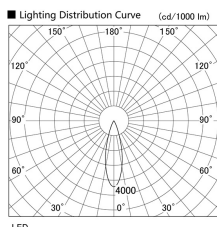

Item no. DD103-3430MW9040

Series Name: Versa R-G, Antiglare

Installation	Recessed mount
Type	
Fixture wattage	33.8W
Beam angle	29 deg.
Color Temp.	4000K
CRI	Ra>90
Luminous	2560 lm
Body	Die-cast aluminum alloy
Body finish	N/A
Trim finish	White
Reflector finish	Mirror
IP Rate	IP20
Light source	COB module
Input Voltage	AC220~240V
Dimming Type	Non-Dimmable
Certificate	CE, CCC
Cut Hole	150mm