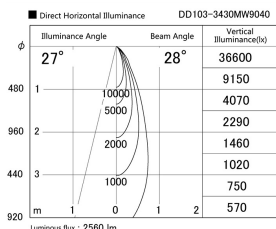

Item no. DD103-3430MW9040

Series Name: Versa R-G, Antiglare

Installation	Recessed mount
Type	
Fixture wattage	33.8W
Beam angle	29 deg.
Color Temp.	4000K
CRI	Ra>90
Luminous	2560 lm
Body	Die-cast aluminum alloy
Body finish	N/A
Trim finish	White
Reflector finish	Mirror
IP Rate	IP20
Light source	COB module
Input Voltage	AC220~240V
Dimming Type	Non-Dimmable
Certificate	CE, CCC
Cut Hole	150mm