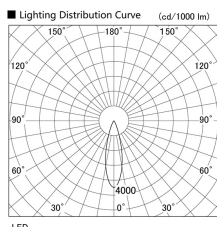

Item no. DD103-3430WW8527

Series Name: Versa R-G, Antiglare

White Reflector

| | |
|------------------|-------------------------|
| Installation | Recessed mount |
| Type | Versa R-G, Antiglare |
| Fixture wattage | 33.8W |
| Beam angle | 29 deg. |
| Color Temp. | 2700K |
| CRI | Ra>85 |
| Luminous | 2655 lm |
| Body | Die-cast aluminum alloy |
| Body finish | N/A |
| Trim finish | White |
| Reflector finish | White |
| IP Rate | IP20 |
| Light source | COB module |
| Input Voltage | AC220~240V |
| Dimming Type | Non-Dimmable |
| Certificate | CE, CCC |
| Cut Hole | 150mm |