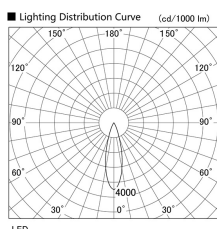

Item no. DD103-3430WW8527

Series Name: Versa R-G, Antiglare

White Reflector

Installation	Recessed mount
Type	
Fixture wattage	33.8W
Beam angle	29 deg.
Color Temp.	2700K
CRI	Ra>85
Luminous	2655 lm
Body	Die-cast aluminum alloy
Body finish	N/A
Trim finish	White
Reflector finish	White
IP Rate	IP20
Light source	COB module
Input Voltage	AC220~240V
Dimming Type	Non-Dimmable
Certificate	CE, CCC
Cut Hole	150mm