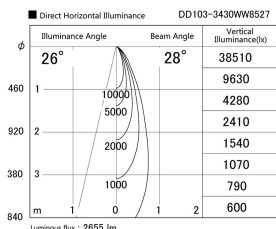

Item no. DD103-3430WW8527

Series Name: Versa R-G, Antiglare

White Reflector

| | |
|------------------|-------------------------|
| Installation | Recessed mount |
| Type | Versa R-G, Antiglare |
| Fixture wattage | 33.8W |
| Beam angle | 29 deg. |
| Color Temp. | 2700K |
| CRI | Ra>85 |
| Luminous | 2655 lm |
| Body | Die-cast aluminum alloy |
| Body finish | N/A |
| Trim finish | White |
| Reflector finish | White |
| IP Rate | IP20 |
| Light source | COB module |
| Input Voltage | AC220~240V |
| Dimming Type | Non-Dimmable |
| Certificate | CE, CCC |
| Cut Hole | 150mm |