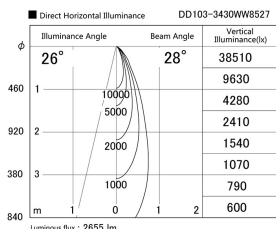

Item no. DD103-3430WW8527

Series Name: Versa R-G, Antiglare

White Reflector

Installation	Recessed mount
Type	
Fixture wattage	33.8W
Beam angle	29 deg.
Color Temp.	2700K
CRI	Ra>85
Luminous	2655 lm
Body	Die-cast aluminum alloy
Body finish	N/A
Trim finish	White
Reflector finish	White
IP Rate	IP20
Light source	COB module
Input Voltage	AC220~240V
Dimming Type	Non-Dimmable
Certificate	CE, CCC
Cut Hole	150mm