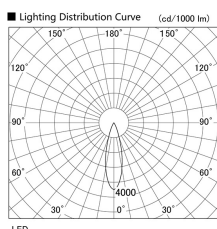

Item no. DD103-3430WW8530

Series Name: Versa R-G, Antiglare

White Reflector

Installation	Recessed mount
Type	
Fixture wattage	33.8W
Beam angle	29 deg.
Color Temp.	3000K
CRI	Ra>85
Luminous	2766 lm
Body	Die-cast aluminum alloy
Body finish	N/A
Trim finish	White
Reflector finish	White
IP Rate	IP20
Light source	COB module
Input Voltage	AC220~240V
Dimming Type	Non-Dimmable
Certificate	CE, CCC
Cut Hole	150mm