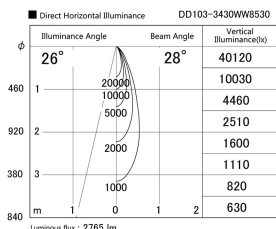

Item no. DD103-3430WW8530

Series Name: Versa R-G, Antiglare

White Reflector

Installation	Recessed mount
Type	
Fixture wattage	33.8W
Beam angle	29 deg.
Color Temp.	3000K
CRI	Ra>85
Luminous	2766 lm
Body	Die-cast aluminum alloy
Body finish	N/A
Trim finish	White
Reflector finish	White
IP Rate	IP20
Light source	COB module
Input Voltage	AC220~240V
Dimming Type	Non-Dimmable
Certificate	CE, CCC
Cut Hole	150mm