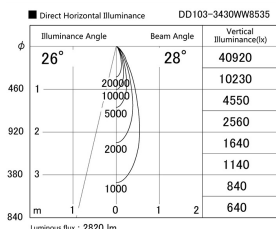

Item no. DD103-3430WW8535

Series Name: Versa R-G, Antiglare

White Reflector

Installation	Recessed mount
Type	
Fixture wattage	33.8W
Beam angle	29 deg.
Color Temp.	3500K
CRI	Ra>85
Luminous	2821 lm
Body	Die-cast aluminum alloy
Body finish	N/A
Trim finish	White
Reflector finish	White
IP Rate	IP20
Light source	COB module
Input Voltage	AC220~240V
Dimming Type	Non-Dimmable
Certificate	CE, CCC
Cut Hole	150mm