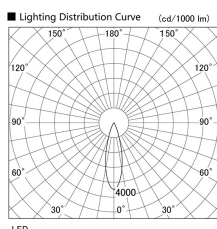

Item no. DD103-3430WW8535

Series Name: Versa R-G, Antiglare

White Reflector

Installation	Recessed mount
Type	Versa R-G, Antiglare
Fixture wattage	33.8W
Beam angle	29 deg.
Color Temp.	3500K
CRI	Ra>85
Luminous	2821 lm
Body	Die-cast aluminum alloy
Body finish	N/A
Trim finish	White
Reflector finish	White
IP Rate	IP20
Light source	COB module
Input Voltage	AC220~240V
Dimming Type	Non-Dimmable
Certificate	CE, CCC
Cut Hole	150mm