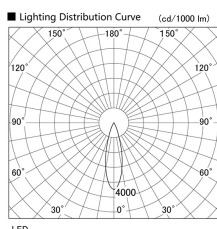

Item no. DD103-3430WW8535

Series Name: Versa R-G, Antiglare

White Reflector

Installation	Recessed mount
Type	
Fixture wattage	33.8W
Beam angle	29 deg.
Color Temp.	3500K
CRI	Ra>85
Luminous	2821 lm
Body	Die-cast aluminum alloy
Body finish	N/A
Trim finish	White
Reflector finish	White
IP Rate	IP20
Light source	COB module
Input Voltage	AC220~240V
Dimming Type	Non-Dimmable
Certificate	CE, CCC
Cut Hole	150mm