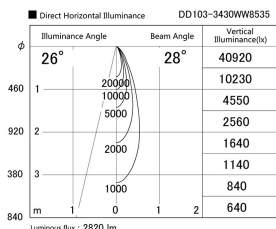

Item no. DD103-3430WW8535

Series Name: Versa R-G, Antiglare

White Reflector

Installation	Recessed mount
Type	Versa R-G, Antiglare
Fixture wattage	33.8W
Beam angle	29 deg.
Color Temp.	3500K
CRI	Ra>85
Luminous	2821 lm
Body	Die-cast aluminum alloy
Body finish	N/A
Trim finish	White
Reflector finish	White
IP Rate	IP20
Light source	COB module
Input Voltage	AC220~240V
Dimming Type	Non-Dimmable
Certificate	CE, CCC
Cut Hole	150mm