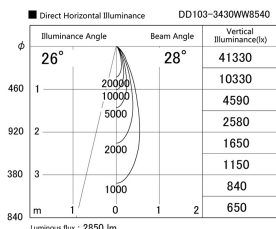

Item no. DD103-3430WW8540

Series Name: Versa R-G, Antiglare

White Reflector

Installation	Recessed mount
Type	
Fixture wattage	33.8W
Beam angle	29 deg.
Color Temp.	4000K
CRI	Ra>85
Luminous	2849 lm
Body	Die-cast aluminum alloy
Body finish	N/A
Trim finish	White
Reflector finish	White
IP Rate	IP20
Light source	COB module
Input Voltage	AC220~240V
Dimming Type	Non-Dimmable
Certificate	CE, CCC
Cut Hole	150mm