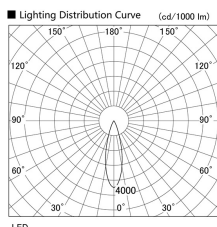

Item no. DD103-3430WW8540

Series Name: Versa R-G, Antiglare

White Reflector

Installation	Recessed mount
Type	
Fixture wattage	33.8W
Beam angle	29 deg.
Color Temp.	4000K
CRI	Ra>85
Luminous	2849 lm
Body	Die-cast aluminum alloy
Body finish	N/A
Trim finish	White
Reflector finish	White
IP Rate	IP20
Light source	COB module
Input Voltage	AC220~240V
Dimming Type	Non-Dimmable
Certificate	CE, CCC
Cut Hole	150mm