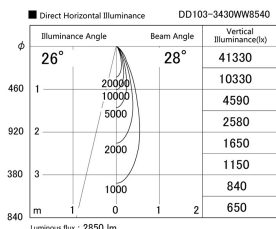

Item no. DD103-3430WW8540

Series Name: Versa R-G, Antiglare

White Reflector

Installation	Recessed mount
Type	Versa R-G, Antiglare
Fixture wattage	33.8W
Beam angle	29 deg.
Color Temp.	4000K
CRI	Ra>85
Luminous	2849 lm
Body	Die-cast aluminum alloy
Body finish	N/A
Trim finish	White
Reflector finish	White
IP Rate	IP20
Light source	COB module
Input Voltage	AC220~240V
Dimming Type	Non-Dimmable
Certificate	CE, CCC
Cut Hole	150mm