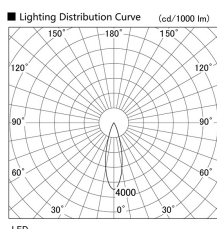

Item no. DD103-3430WW8540

Series Name: Versa R-G, Antiglare

White Reflector

Installation	Recessed mount
Type	Versa R-G, Antiglare
Fixture wattage	33.8W
Beam angle	29 deg.
Color Temp.	4000K
CRI	Ra>85
Luminous	2849 lm
Body	Die-cast aluminum alloy
Body finish	N/A
Trim finish	White
Reflector finish	White
IP Rate	IP20
Light source	COB module
Input Voltage	AC220~240V
Dimming Type	Non-Dimmable
Certificate	CE, CCC
Cut Hole	150mm