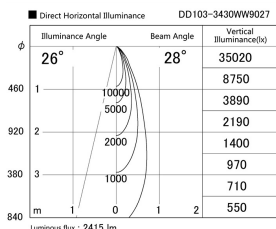

Item no. DD103-3430WW9027

Series Name: Versa R-G, Antiglare

White Reflector

Installation	Recessed mount
Type	Versa R-G, Antiglare
Fixture wattage	33.8W
Beam angle	29 deg.
Color Temp.	2700K
CRI	Ra>90
Luminous	2414 lm
Body	Die-cast aluminum alloy
Body finish	N/A
Trim finish	White
Reflector finish	White
IP Rate	IP20
Light source	COB module
Input Voltage	AC220~240V
Dimming Type	Non-Dimmable
Certificate	CE, CCC
Cut Hole	150mm