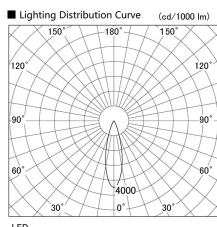

Item no. DD103-3430WW9027

Series Name: Versa R-G, Antiglare

White Reflector

Installation	Recessed mount
Type	
Fixture wattage	33.8W
Beam angle	29 deg.
Color Temp.	2700K
CRI	Ra>90
Luminous	2414 lm
Body	Die-cast aluminum alloy
Body finish	N/A
Trim finish	White
Reflector finish	White
IP Rate	IP20
Light source	COB module
Input Voltage	AC220~240V
Dimming Type	Non-Dimmable
Certificate	CE, CCC
Cut Hole	150mm