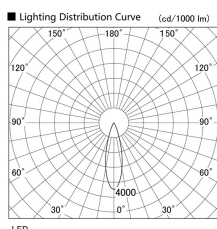

Item no. DD103-3430WW9027

Series Name: Versa R-G, Antiglare

White Reflector

Installation	Recessed mount
Type	Versa R-G, Antiglare
Fixture wattage	33.8W
Beam angle	29 deg.
Color Temp.	2700K
CRI	Ra>90
Luminous	2414 lm
Body	Die-cast aluminum alloy
Body finish	N/A
Trim finish	White
Reflector finish	White
IP Rate	IP20
Light source	COB module
Input Voltage	AC220~240V
Dimming Type	Non-Dimmable
Certificate	CE, CCC
Cut Hole	150mm