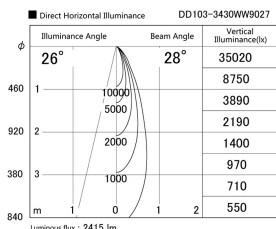

Item no. DD103-3430WW9027

Series Name: Versa R-G, Antiglare

White Reflector

Installation	Recessed mount
Type	
Fixture wattage	33.8W
Beam angle	29 deg.
Color Temp.	2700K
CRI	Ra>90
Luminous	2414 lm
Body	Die-cast aluminum alloy
Body finish	N/A
Trim finish	White
Reflector finish	White
IP Rate	IP20
Light source	COB module
Input Voltage	AC220~240V
Dimming Type	Non-Dimmable
Certificate	CE, CCC
Cut Hole	150mm