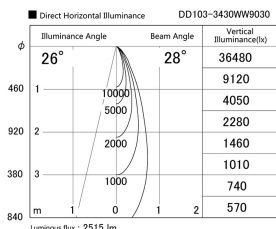

Item no. DD103-3430WW9030

Series Name: Versa R-G, Antiglare

White Reflector

Installation	Recessed mount
Type	Versa R-G, Antiglare
Fixture wattage	33.8W
Beam angle	29 deg.
Color Temp.	3000K
CRI	Ra>90
Luminous	2515 lm
Body	Die-cast aluminum alloy
Body finish	N/A
Trim finish	White
Reflector finish	White
IP Rate	IP20
Light source	COB module
Input Voltage	AC220~240V
Dimming Type	Non-Dimmable
Certificate	CE, CCC
Cut Hole	150mm