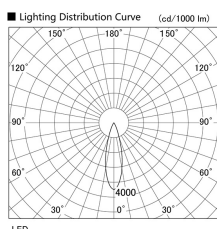

Item no. DD103-3430WW9030

Series Name: Versa R-G, Antiglare

White Reflector

Installation	Recessed mount
Type	Versa R-G, Antiglare
Fixture wattage	33.8W
Beam angle	29 deg.
Color Temp.	3000K
CRI	Ra>90
Luminous	2515 lm
Body	Die-cast aluminum alloy
Body finish	N/A
Trim finish	White
Reflector finish	White
IP Rate	IP20
Light source	COB module
Input Voltage	AC220~240V
Dimming Type	Non-Dimmable
Certificate	CE, CCC
Cut Hole	150mm