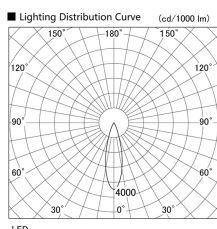

Item no. DD103-3430WW9030

Series Name: Versa R-G, Antiglare

White Reflector

Installation	Recessed mount
Type	
Fixture wattage	33.8W
Beam angle	29 deg.
Color Temp.	3000K
CRI	Ra>90
Luminous	2515 lm
Body	Die-cast aluminum alloy
Body finish	N/A
Trim finish	White
Reflector finish	White
IP Rate	IP20
Light source	COB module
Input Voltage	AC220~240V
Dimming Type	Non-Dimmable
Certificate	CE, CCC
Cut Hole	150mm