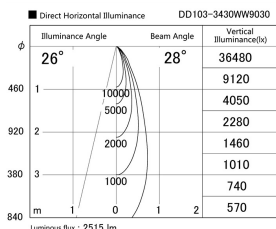

Item no. DD103-3430WW9030

Series Name: Versa R-G, Antiglare

White Reflector

Installation	Recessed mount
Type	
Fixture wattage	33.8W
Beam angle	29 deg.
Color Temp.	3000K
CRI	Ra>90
Luminous	2515 lm
Body	Die-cast aluminum alloy
Body finish	N/A
Trim finish	White
Reflector finish	White
IP Rate	IP20
Light source	COB module
Input Voltage	AC220~240V
Dimming Type	Non-Dimmable
Certificate	CE, CCC
Cut Hole	150mm