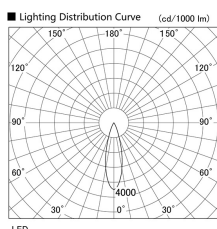

Item no. DD103-3430WW9035

Series Name: Versa R-G, Antiglare

White Reflector

Installation	Recessed mount
Type	Versa R-G, Antiglare
Fixture wattage	33.8W
Beam angle	29 deg.
Color Temp.	3500K
CRI	Ra>90
Luminous	2565 lm
Body	Die-cast aluminum alloy
Body finish	N/A
Trim finish	White
Reflector finish	White
IP Rate	IP20
Light source	COB module
Input Voltage	AC220~240V
Dimming Type	Non-Dimmable
Certificate	CE, CCC
Cut Hole	150mm