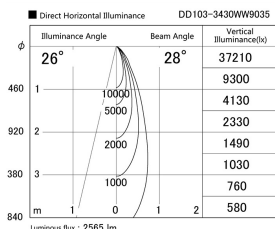

Item no. DD103-3430WW9035

Series Name: Versa R-G, Antiglare

White Reflector

Installation	Recessed mount
Type	Versa R-G, Antiglare
Fixture wattage	33.8W
Beam angle	29 deg.
Color Temp.	3500K
CRI	Ra>90
Luminous	2565 lm
Body	Die-cast aluminum alloy
Body finish	N/A
Trim finish	White
Reflector finish	White
IP Rate	IP20
Light source	COB module
Input Voltage	AC220~240V
Dimming Type	Non-Dimmable
Certificate	CE, CCC
Cut Hole	150mm