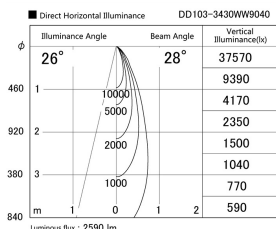

Item no. DD103-3430WW9040

Series Name: Versa R-G, Antiglare

White Reflector

Installation	Recessed mount
Type	Versa R-G, Antiglare
Fixture wattage	33.8W
Beam angle	29 deg.
Color Temp.	4000K
CRI	Ra>90
Luminous	2590 lm
Body	Die-cast aluminum alloy
Body finish	N/A
Trim finish	White
Reflector finish	White
IP Rate	IP20
Light source	COB module
Input Voltage	AC220~240V
Dimming Type	Non-Dimmable
Certificate	CE, CCC
Cut Hole	150mm