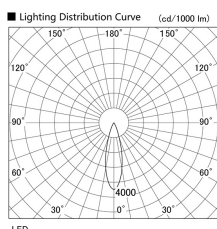

Item no. DD103-3430WW9040

Series Name: Versa R-G, Antiglare

White Reflector

Installation	Recessed mount
Type	Versa R-G, Antiglare
Fixture wattage	33.8W
Beam angle	29 deg.
Color Temp.	4000K
CRI	Ra>90
Luminous	2590 lm
Body	Die-cast aluminum alloy
Body finish	N/A
Trim finish	White
Reflector finish	White
IP Rate	IP20
Light source	COB module
Input Voltage	AC220~240V
Dimming Type	Non-Dimmable
Certificate	CE, CCC
Cut Hole	150mm