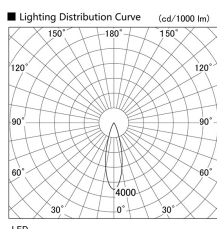

Item no. DD103-3430WW9040

Series Name: Versa R-G, Antiglare

White Reflector

Installation	Recessed mount
Type	
Fixture wattage	33.8W
Beam angle	29 deg.
Color Temp.	4000K
CRI	Ra>90
Luminous	2590 lm
Body	Die-cast aluminum alloy
Body finish	N/A
Trim finish	White
Reflector finish	White
IP Rate	IP20
Light source	COB module
Input Voltage	AC220~240V
Dimming Type	Non-Dimmable
Certificate	CE, CCC
Cut Hole	150mm