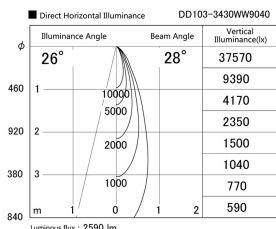

Item no. DD103-3430WW9040

Series Name: Versa R-G, Antiglare

White Reflector

Installation	Recessed mount
Type	
Fixture wattage	33.8W
Beam angle	29 deg.
Color Temp.	4000K
CRI	Ra>90
Luminous	2590 lm
Body	Die-cast aluminum alloy
Body finish	N/A
Trim finish	White
Reflector finish	White
IP Rate	IP20
Light source	COB module
Input Voltage	AC220~240V
Dimming Type	Non-Dimmable
Certificate	CE, CCC
Cut Hole	150mm