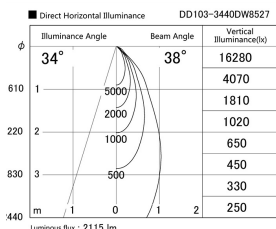

Item no. DD103-3440DW8527

Series Name: Versa R-G, Antiglare

Dark Mirror Reflector

Installation	Recessed mount
Type	Versa R-G, Antiglare
Fixture wattage	33.8W
Beam angle	44 deg.
Color Temp.	2700K
CRI	Ra>85
Luminous	2115 lm
Body	Die-cast aluminum alloy
Body finish	N/A
Trim finish	White
Reflector finish	Dark Mirror
IP Rate	IP20
Light source	COB module
Input Voltage	AC220~240V
Dimming Type	Non-Dimmable
Certificate	CE, CCC
Cut Hole	150mm