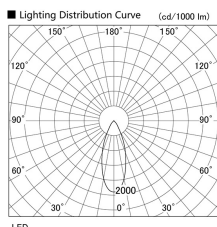

Item no. DD103-3440DW8527

Series Name: Versa R-G, Antiglare

Dark Mirror Reflector

Installation	Recessed mount
Type	Versa R-G, Antiglare
Fixture wattage	33.8W
Beam angle	44 deg.
Color Temp.	2700K
CRI	Ra>85
Luminous	2115 lm
Body	Die-cast aluminum alloy
Body finish	N/A
Trim finish	White
Reflector finish	Dark Mirror
IP Rate	IP20
Light source	COB module
Input Voltage	AC220~240V
Dimming Type	Non-Dimmable
Certificate	CE, CCC
Cut Hole	150mm