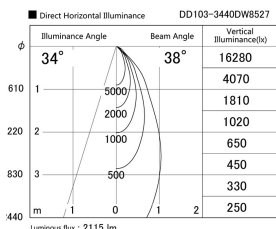

Item no. DD103-3440DW8527

Series Name: Versa R-G, Antiglare

Dark Mirror Reflector

| | |
|------------------|-------------------------|
| Installation | Recessed mount |
| Type | |
| Fixture wattage | 33.8W |
| Beam angle | 44 deg. |
| Color Temp. | 2700K |
| CRI | Ra>85 |
| Luminous | 2115 lm |
| Body | Die-cast aluminum alloy |
| Body finish | N/A |
| Trim finish | White |
| Reflector finish | Dark Mirror |
| IP Rate | IP20 |
| Light source | COB module |
| Input Voltage | AC220~240V |
| Dimming Type | Non-Dimmable |
| Certificate | CE, CCC |
| Cut Hole | 150mm |