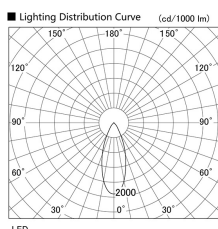

Item no. DD103-3440DW8527

Series Name: Versa R-G, Antiglare

Dark Mirror Reflector

| | |
|------------------|-------------------------|
| Installation | Recessed mount |
| Type | |
| Fixture wattage | 33.8W |
| Beam angle | 44 deg. |
| Color Temp. | 2700K |
| CRI | Ra>85 |
| Luminous | 2115 lm |
| Body | Die-cast aluminum alloy |
| Body finish | N/A |
| Trim finish | White |
| Reflector finish | Dark Mirror |
| IP Rate | IP20 |
| Light source | COB module |
| Input Voltage | AC220~240V |
| Dimming Type | Non-Dimmable |
| Certificate | CE, CCC |
| Cut Hole | 150mm |