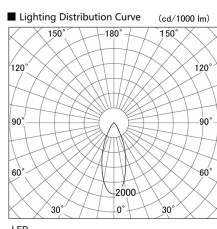

Item no. DD103-3440DW8530

Series Name: Versa R-G, Antiglare

Dark Mirror Reflector

| | |
|------------------|-------------------------|
| Installation | Recessed mount |
| Type | Versa R-G, Antiglare |
| Fixture wattage | 33.8W |
| Beam angle | 44 deg. |
| Color Temp. | 3000K |
| CRI | Ra>85 |
| Luminous | 2203 lm |
| Body | Die-cast aluminum alloy |
| Body finish | N/A |
| Trim finish | White |
| Reflector finish | Dark Mirror |
| IP Rate | IP20 |
| Light source | COB module |
| Input Voltage | AC220~240V |
| Dimming Type | Non-Dimmable |
| Certificate | CE, CCC |
| Cut Hole | 150mm |