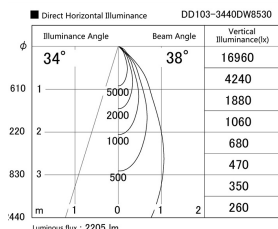

Item no. DD103-3440DW8530

Series Name: Versa R-G, Antiglare

Dark Mirror Reflector

Installation	Recessed mount
Type	
Fixture wattage	33.8W
Beam angle	44 deg.
Color Temp.	3000K
CRI	Ra>85
Luminous	2203 lm
Body	Die-cast aluminum alloy
Body finish	N/A
Trim finish	White
Reflector finish	Dark Mirror
IP Rate	IP20
Light source	COB module
Input Voltage	AC220~240V
Dimming Type	Non-Dimmable
Certificate	CE, CCC
Cut Hole	150mm