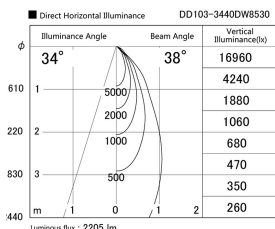

Item no. DD103-3440DW8530

Series Name: Versa R-G, Antiglare

Dark Mirror Reflector

| | |
|------------------|-------------------------|
| Installation | Recessed mount |
| Type | Versa R-G, Antiglare |
| Fixture wattage | 33.8W |
| Beam angle | 44 deg. |
| Color Temp. | 3000K |
| CRI | Ra>85 |
| Luminous | 2203 lm |
| Body | Die-cast aluminum alloy |
| Body finish | N/A |
| Trim finish | White |
| Reflector finish | Dark Mirror |
| IP Rate | IP20 |
| Light source | COB module |
| Input Voltage | AC220~240V |
| Dimming Type | Non-Dimmable |
| Certificate | CE, CCC |
| Cut Hole | 150mm |