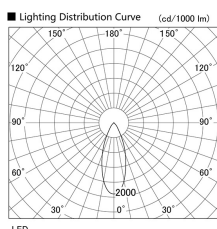

Item no. DD103-3440DW8530

Series Name: Versa R-G, Antiglare

Dark Mirror Reflector

Installation	Recessed mount
Type	
Fixture wattage	33.8W
Beam angle	44 deg.
Color Temp.	3000K
CRI	Ra>85
Luminous	2203 lm
Body	Die-cast aluminum alloy
Body finish	N/A
Trim finish	White
Reflector finish	Dark Mirror
IP Rate	IP20
Light source	COB module
Input Voltage	AC220~240V
Dimming Type	Non-Dimmable
Certificate	CE, CCC
Cut Hole	150mm