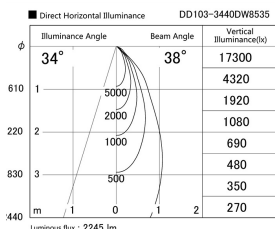

Item no. DD103-3440DW8535

Series Name: Versa R-G, Antiglare

Dark Mirror Reflector

Installation	Recessed mount
Type	
Fixture wattage	33.8W
Beam angle	44 deg.
Color Temp.	3500K
CRI	Ra>85
Luminous	2247 lm
Body	Die-cast aluminum alloy
Body finish	N/A
Trim finish	White
Reflector finish	Dark Mirror
IP Rate	IP20
Light source	COB module
Input Voltage	AC220~240V
Dimming Type	Non-Dimmable
Certificate	CE, CCC
Cut Hole	150mm