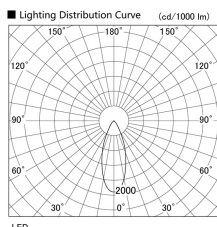

Item no. DD103-3440DW8535

Series Name: Versa R-G, Antiglare

Dark Mirror Reflector

Installation	Recessed mount
Type	
Fixture wattage	33.8W
Beam angle	44 deg.
Color Temp.	3500K
CRI	Ra>85
Luminous	2247 lm
Body	Die-cast aluminum alloy
Body finish	N/A
Trim finish	White
Reflector finish	Dark Mirror
IP Rate	IP20
Light source	COB module
Input Voltage	AC220~240V
Dimming Type	Non-Dimmable
Certificate	CE, CCC
Cut Hole	150mm