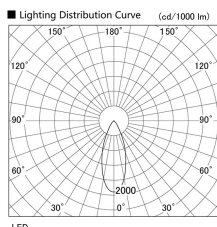

Item no. DD103-3440DW8540

Series Name: Versa R-G, Antiglare

Dark Mirror Reflector

Installation	Recessed mount
Type	
Fixture wattage	33.8W
Beam angle	44 deg.
Color Temp.	4000K
CRI	Ra>85
Luminous	2269 lm
Body	Die-cast aluminum alloy
Body finish	N/A
Trim finish	White
Reflector finish	Dark Mirror
IP Rate	IP20
Light source	COB module
Input Voltage	AC220~240V
Dimming Type	Non-Dimmable
Certificate	CE, CCC
Cut Hole	150mm