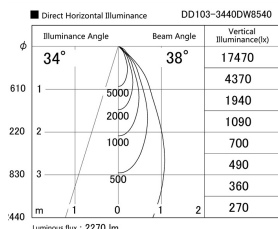

Item no. DD103-3440DW8540

Series Name: Versa R-G, Antiglare

Dark Mirror Reflector

Installation	Recessed mount
Type	
Fixture wattage	33.8W
Beam angle	44 deg.
Color Temp.	4000K
CRI	Ra>85
Luminous	2269 lm
Body	Die-cast aluminum alloy
Body finish	N/A
Trim finish	White
Reflector finish	Dark Mirror
IP Rate	IP20
Light source	COB module
Input Voltage	AC220~240V
Dimming Type	Non-Dimmable
Certificate	CE, CCC
Cut Hole	150mm