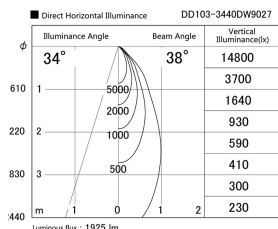

Item no. DD103-3440DW9027

Series Name: Versa R-G, Antiglare

Dark Mirror Reflector

Installation	Recessed mount
Type	
Fixture wattage	33.8W
Beam angle	44 deg.
Color Temp.	2700K
CRI	Ra>90
Luminous	1923 lm
Body	Die-cast aluminum alloy
Body finish	N/A
Trim finish	White
Reflector finish	Dark Mirror
IP Rate	IP20
Light source	COB module
Input Voltage	AC220~240V
Dimming Type	Non-Dimmable
Certificate	CE, CCC
Cut Hole	150mm