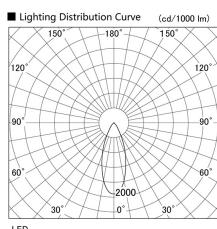

Item no. DD103-3440DW9027

Series Name: Versa R-G, Antiglare

Dark Mirror Reflector

Installation	Recessed mount
Type	
Fixture wattage	33.8W
Beam angle	44 deg.
Color Temp.	2700K
CRI	Ra>90
Luminous	1923 lm
Body	Die-cast aluminum alloy
Body finish	N/A
Trim finish	White
Reflector finish	Dark Mirror
IP Rate	IP20
Light source	COB module
Input Voltage	AC220~240V
Dimming Type	Non-Dimmable
Certificate	CE, CCC
Cut Hole	150mm