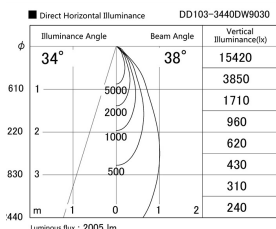

Item no. DD103-3440DW9030

Series Name: Versa R-G, Antiglare

Dark Mirror Reflector

Installation	Recessed mount
Type	
Fixture wattage	33.8W
Beam angle	44 deg.
Color Temp.	3000K
CRI	Ra>90
Luminous	2003 lm
Body	Die-cast aluminum alloy
Body finish	N/A
Trim finish	White
Reflector finish	Dark Mirror
IP Rate	IP20
Light source	COB module
Input Voltage	AC220~240V
Dimming Type	Non-Dimmable
Certificate	CE, CCC
Cut Hole	150mm