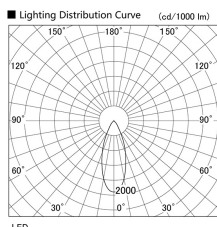

Item no. DD103-3440DW9030

Series Name: Versa R-G, Antiglare

Dark Mirror Reflector

Installation	Recessed mount
Type	
Fixture wattage	33.8W
Beam angle	44 deg.
Color Temp.	3000K
CRI	Ra>90
Luminous	2003 lm
Body	Die-cast aluminum alloy
Body finish	N/A
Trim finish	White
Reflector finish	Dark Mirror
IP Rate	IP20
Light source	COB module
Input Voltage	AC220~240V
Dimming Type	Non-Dimmable
Certificate	CE, CCC
Cut Hole	150mm