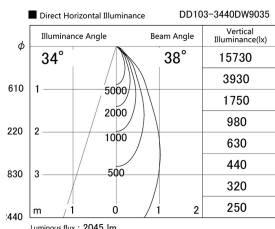

Item no. DD103-3440DW9035

Series Name: Versa R-G, Antiglare

Dark Mirror Reflector

Installation	Recessed mount
Type	Versa R-G, Antiglare
Fixture wattage	33.8W
Beam angle	44 deg.
Color Temp.	3500K
CRI	Ra>90
Luminous	2043 lm
Body	Die-cast aluminum alloy
Body finish	N/A
Trim finish	White
Reflector finish	Dark Mirror
IP Rate	IP20
Light source	COB module
Input Voltage	AC220~240V
Dimming Type	Non-Dimmable
Certificate	CE, CCC
Cut Hole	150mm