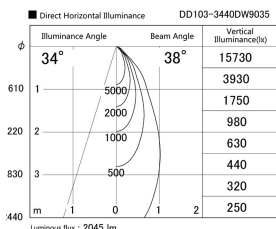

Item no. DD103-3440DW9035

Series Name: Versa R-G, Antiglare

Dark Mirror Reflector

Installation	Recessed mount
Type	
Fixture wattage	33.8W
Beam angle	44 deg.
Color Temp.	3500K
CRI	Ra>90
Luminous	2043 lm
Body	Die-cast aluminum alloy
Body finish	N/A
Trim finish	White
Reflector finish	Dark Mirror
IP Rate	IP20
Light source	COB module
Input Voltage	AC220~240V
Dimming Type	Non-Dimmable
Certificate	CE, CCC
Cut Hole	150mm