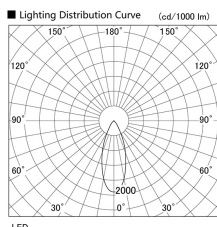

Item no. DD103-3440DW9035

Series Name: Versa R-G, Antiglare

Dark Mirror Reflector

Installation	Recessed mount
Type	Versa R-G, Antiglare
Fixture wattage	33.8W
Beam angle	44 deg.
Color Temp.	3500K
CRI	Ra>90
Luminous	2043 lm
Body	Die-cast aluminum alloy
Body finish	N/A
Trim finish	White
Reflector finish	Dark Mirror
IP Rate	IP20
Light source	COB module
Input Voltage	AC220~240V
Dimming Type	Non-Dimmable
Certificate	CE, CCC
Cut Hole	150mm