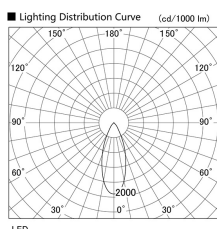

Item no. DD103-3440DW9035

Series Name: Versa R-G, Antiglare

Dark Mirror Reflector

Installation	Recessed mount
Type	
Fixture wattage	33.8W
Beam angle	44 deg.
Color Temp.	3500K
CRI	Ra>90
Luminous	2043 lm
Body	Die-cast aluminum alloy
Body finish	N/A
Trim finish	White
Reflector finish	Dark Mirror
IP Rate	IP20
Light source	COB module
Input Voltage	AC220~240V
Dimming Type	Non-Dimmable
Certificate	CE, CCC
Cut Hole	150mm