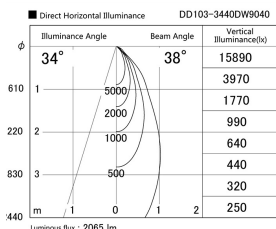

Item no. DD103-3440DW9040

Series Name: Versa R-G, Antiglare

Dark Mirror Reflector

Installation	Recessed mount
Type	
Fixture wattage	33.8W
Beam angle	44 deg.
Color Temp.	4000K
CRI	Ra>90
Luminous	2064 lm
Body	Die-cast aluminum alloy
Body finish	N/A
Trim finish	White
Reflector finish	Dark Mirror
IP Rate	IP20
Light source	COB module
Input Voltage	AC220~240V
Dimming Type	Non-Dimmable
Certificate	CE, CCC
Cut Hole	150mm