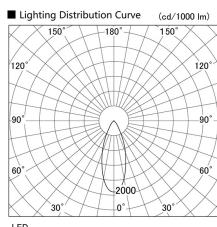

Item no. DD103-3440DW9040

Series Name: Versa R-G, Antiglare

Dark Mirror Reflector

Installation	Recessed mount
Type	
Fixture wattage	33.8W
Beam angle	44 deg.
Color Temp.	4000K
CRI	Ra>90
Luminous	2064 lm
Body	Die-cast aluminum alloy
Body finish	N/A
Trim finish	White
Reflector finish	Dark Mirror
IP Rate	IP20
Light source	COB module
Input Voltage	AC220~240V
Dimming Type	Non-Dimmable
Certificate	CE, CCC
Cut Hole	150mm