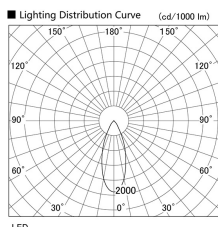

Item no. DD103-3440MW8527

Series Name: Versa R-G, Antiglare

Installation	Recessed mount
Type	Versa R-G, Antiglare
Fixture wattage	33.8W
Beam angle	44 deg.
Color Temp.	2700K
CRI	Ra>85
Luminous	2126 lm
Body	Die-cast aluminum alloy
Body finish	N/A
Trim finish	White
Reflector finish	Mirror
IP Rate	IP20
Light source	COB module
Input Voltage	AC220~240V
Dimming Type	Non-Dimmable
Certificate	CE, CCC
Cut Hole	150mm