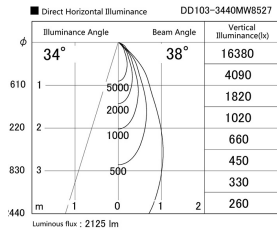

Item no. DD103-3440MW8527

Series Name: Versa R-G, Antiglare

Installation	Recessed mount
Type	
Fixture wattage	33.8W
Beam angle	44 deg.
Color Temp.	2700K
CRI	Ra>85
Luminous	2126 lm
Body	Die-cast aluminum alloy
Body finish	N/A
Trim finish	White
Reflector finish	Mirror
IP Rate	IP20
Light source	COB module
Input Voltage	AC220~240V
Dimming Type	Non-Dimmable
Certificate	CE, CCC
Cut Hole	150mm