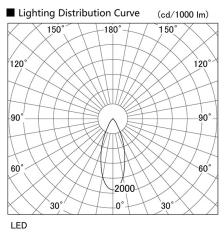

Item no. DD103-3440MW8527

Series Name: Versa R-G, Antiglare

Installation	Recessed mount
Type	Versa R-G, Antiglare
Fixture wattage	33.8W
Beam angle	44 deg.
Color Temp.	2700K
CRI	Ra>85
Luminous	2126 lm
Body	Die-cast aluminum alloy
Body finish	N/A
Trim finish	White
Reflector finish	Mirror
IP Rate	IP20
Light source	COB module
Input Voltage	AC220~240V
Dimming Type	Non-Dimmable
Certificate	CE, CCC
Cut Hole	150mm