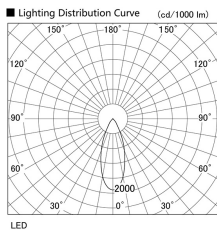

Item no. DD103-3440MW8527

Series Name: Versa R-G, Antiglare

Installation	Recessed mount
Type	
Fixture wattage	33.8W
Beam angle	44 deg.
Color Temp.	2700K
CRI	Ra>85
Luminous	2126 lm
Body	Die-cast aluminum alloy
Body finish	N/A
Trim finish	White
Reflector finish	Mirror
IP Rate	IP20
Light source	COB module
Input Voltage	AC220~240V
Dimming Type	Non-Dimmable
Certificate	CE, CCC
Cut Hole	150mm