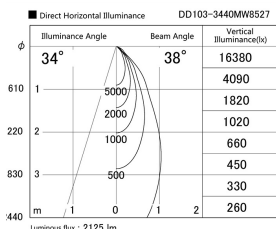

Item no. DD103-3440MW8527

Series Name: Versa R-G, Antiglare

Installation	Recessed mount
Type	Versa R-G, Antiglare
Fixture wattage	33.8W
Beam angle	44 deg.
Color Temp.	2700K
CRI	Ra>85
Luminous	2126 lm
Body	Die-cast aluminum alloy
Body finish	N/A
Trim finish	White
Reflector finish	Mirror
IP Rate	IP20
Light source	COB module
Input Voltage	AC220~240V
Dimming Type	Non-Dimmable
Certificate	CE, CCC
Cut Hole	150mm