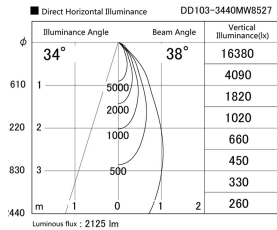

Item no. DD103-3440MW8527

Series Name: Versa R-G, Antiglare

Installation	Recessed mount
Type	Versa R-G, Antiglare
Fixture wattage	33.8W
Beam angle	44 deg.
Color Temp.	2700K
CRI	Ra>85
Luminous	2126 lm
Body	Die-cast aluminum alloy
Body finish	N/A
Trim finish	White
Reflector finish	Mirror
IP Rate	IP20
Light source	COB module
Input Voltage	AC220~240V
Dimming Type	Non-Dimmable
Certificate	CE, CCC
Cut Hole	150mm