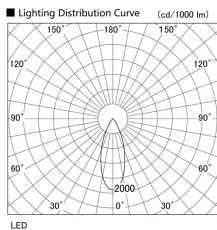

Item no. DD103-3440MW8530

Series Name: Versa R-G, Antiglare

Installation	Recessed mount
Type	
Fixture wattage	33.8W
Beam angle	44 deg.
Color Temp.	3000K
CRI	Ra>85
Luminous	2215 lm
Body	Die-cast aluminum alloy
Body finish	N/A
Trim finish	White
Reflector finish	Mirror
IP Rate	IP20
Light source	COB module
Input Voltage	AC220~240V
Dimming Type	Non-Dimmable
Certificate	CE, CCC
Cut Hole	150mm