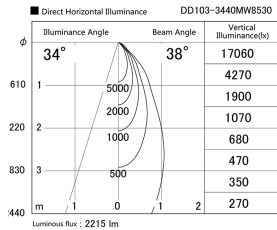

Item no. DD103-3440MW8530

Series Name: Versa R-G, Antiglare

Installation	Recessed mount
Type	
Fixture wattage	33.8W
Beam angle	44 deg.
Color Temp.	3000K
CRI	Ra>85
Luminous	2215 lm
Body	Die-cast aluminum alloy
Body finish	N/A
Trim finish	White
Reflector finish	Mirror
IP Rate	IP20
Light source	COB module
Input Voltage	AC220~240V
Dimming Type	Non-Dimmable
Certificate	CE, CCC
Cut Hole	150mm