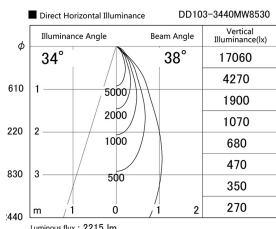

Item no. DD103-3440MW8530

Series Name: Versa R-G, Antiglare

|                  |                         |
|------------------|-------------------------|
| Installation     | Recessed mount          |
| Type             |                         |
| Fixture wattage  | 33.8W                   |
| Beam angle       | 44 deg.                 |
| Color Temp.      | 3000K                   |
| CRI              | Ra>85                   |
| Luminous         | 2215 lm                 |
| Body             | Die-cast aluminum alloy |
| Body finish      | N/A                     |
| Trim finish      | White                   |
| Reflector finish | Mirror                  |
| IP Rate          | IP20                    |
| Light source     | COB module              |
| Input Voltage    | AC220~240V              |
| Dimming Type     | Non-Dimmable            |
| Certificate      | CE, CCC                 |
| Cut Hole         | 150mm                   |