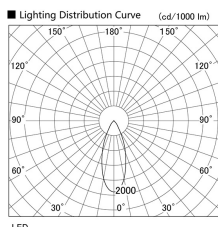

Item no. DD103-3440MW8530

Series Name: Versa R-G, Antiglare

|                  |                         |
|------------------|-------------------------|
| Installation     | Recessed mount          |
| Type             |                         |
| Fixture wattage  | 33.8W                   |
| Beam angle       | 44 deg.                 |
| Color Temp.      | 3000K                   |
| CRI              | Ra>85                   |
| Luminous         | 2215 lm                 |
| Body             | Die-cast aluminum alloy |
| Body finish      | N/A                     |
| Trim finish      | White                   |
| Reflector finish | Mirror                  |
| IP Rate          | IP20                    |
| Light source     | COB module              |
| Input Voltage    | AC220~240V              |
| Dimming Type     | Non-Dimmable            |
| Certificate      | CE, CCC                 |
| Cut Hole         | 150mm                   |