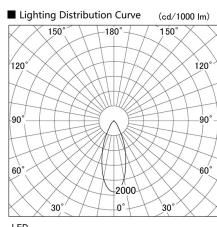

Item no. DD103-3440MW8535

Series Name: Versa R-G, Antiglare

Installation	Recessed mount
Type	
Fixture wattage	33.8W
Beam angle	44 deg.
Color Temp.	3500K
CRI	Ra>85
Luminous	2259 lm
Body	Die-cast aluminum alloy
Body finish	N/A
Trim finish	White
Reflector finish	Mirror
IP Rate	IP20
Light source	COB module
Input Voltage	AC220~240V
Dimming Type	Non-Dimmable
Certificate	CE, CCC
Cut Hole	150mm