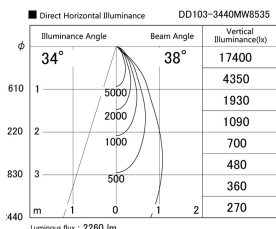

Item no. DD103-3440MW8535

Series Name: Versa R-G, Antiglare

Installation	Recessed mount
Type	Versa R-G, Antiglare
Fixture wattage	33.8W
Beam angle	44 deg.
Color Temp.	3500K
CRI	Ra>85
Luminous	2259 lm
Body	Die-cast aluminum alloy
Body finish	N/A
Trim finish	White
Reflector finish	Mirror
IP Rate	IP20
Light source	COB module
Input Voltage	AC220~240V
Dimming Type	Non-Dimmable
Certificate	CE, CCC
Cut Hole	150mm