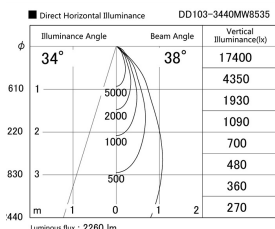

Item no. DD103-3440MW8535

Series Name: Versa R-G, Antiglare

Installation	Recessed mount
Type	
Fixture wattage	33.8W
Beam angle	44 deg.
Color Temp.	3500K
CRI	Ra>85
Luminous	2259 lm
Body	Die-cast aluminum alloy
Body finish	N/A
Trim finish	White
Reflector finish	Mirror
IP Rate	IP20
Light source	COB module
Input Voltage	AC220~240V
Dimming Type	Non-Dimmable
Certificate	CE, CCC
Cut Hole	150mm