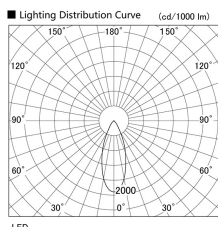

Item no. DD103-3440MW8535

Series Name: Versa R-G, Antiglare

Installation	Recessed mount
Type	Versa R-G, Antiglare
Fixture wattage	33.8W
Beam angle	44 deg.
Color Temp.	3500K
CRI	Ra>85
Luminous	2259 lm
Body	Die-cast aluminum alloy
Body finish	N/A
Trim finish	White
Reflector finish	Mirror
IP Rate	IP20
Light source	COB module
Input Voltage	AC220~240V
Dimming Type	Non-Dimmable
Certificate	CE, CCC
Cut Hole	150mm