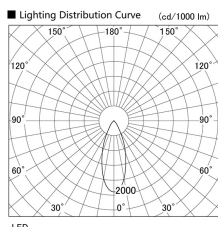

Item no. DD103-3440MW8540

Series Name: Versa R-G, Antiglare

Installation	Recessed mount
Type	Versa R-G, Antiglare
Fixture wattage	33.8W
Beam angle	44 deg.
Color Temp.	4000K
CRI	Ra>85
Luminous	2281 lm
Body	Die-cast aluminum alloy
Body finish	N/A
Trim finish	White
Reflector finish	Mirror
IP Rate	IP20
Light source	COB module
Input Voltage	AC220~240V
Dimming Type	Non-Dimmable
Certificate	CE, CCC
Cut Hole	150mm