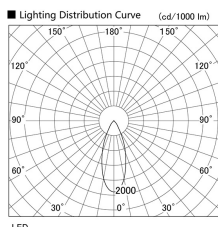

Item no. DD103-3440MW8540

Series Name: Versa R-G, Antiglare

Installation	Recessed mount
Type	
Fixture wattage	33.8W
Beam angle	44 deg.
Color Temp.	4000K
CRI	Ra>85
Luminous	2281 lm
Body	Die-cast aluminum alloy
Body finish	N/A
Trim finish	White
Reflector finish	Mirror
IP Rate	IP20
Light source	COB module
Input Voltage	AC220~240V
Dimming Type	Non-Dimmable
Certificate	CE, CCC
Cut Hole	150mm