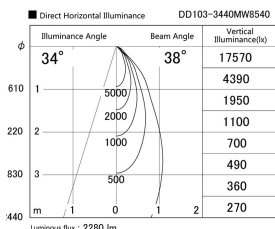

Item no. DD103-3440MW8540

Series Name: Versa R-G, Antiglare

Installation	Recessed mount
Type	
Fixture wattage	33.8W
Beam angle	44 deg.
Color Temp.	4000K
CRI	Ra>85
Luminous	2281 lm
Body	Die-cast aluminum alloy
Body finish	N/A
Trim finish	White
Reflector finish	Mirror
IP Rate	IP20
Light source	COB module
Input Voltage	AC220~240V
Dimming Type	Non-Dimmable
Certificate	CE, CCC
Cut Hole	150mm