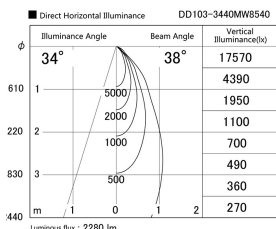

Item no. DD103-3440MW8540

Series Name: Versa R-G, Antiglare

Installation	Recessed mount
Type	Versa R-G, Antiglare
Fixture wattage	33.8W
Beam angle	44 deg.
Color Temp.	4000K
CRI	Ra>85
Luminous	2281 lm
Body	Die-cast aluminum alloy
Body finish	N/A
Trim finish	White
Reflector finish	Mirror
IP Rate	IP20
Light source	COB module
Input Voltage	AC220~240V
Dimming Type	Non-Dimmable
Certificate	CE, CCC
Cut Hole	150mm