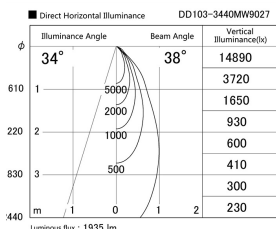

Item no. DD103-3440MW9027

Series Name: Versa R-G, Antiglare

Installation	Recessed mount
Type	
Fixture wattage	33.8W
Beam angle	44 deg.
Color Temp.	2700K
CRI	Ra>90
Luminous	1933 lm
Body	Die-cast aluminum alloy
Body finish	N/A
Trim finish	White
Reflector finish	Mirror
IP Rate	IP20
Light source	COB module
Input Voltage	AC220~240V
Dimming Type	Non-Dimmable
Certificate	CE, CCC
Cut Hole	150mm