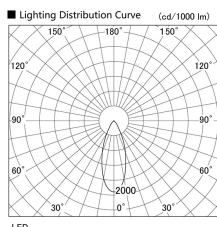

Item no. DD103-3440MW9027

Series Name: Versa R-G, Antiglare

Installation	Recessed mount
Type	
Fixture wattage	33.8W
Beam angle	44 deg.
Color Temp.	2700K
CRI	Ra>90
Luminous	1933 lm
Body	Die-cast aluminum alloy
Body finish	N/A
Trim finish	White
Reflector finish	Mirror
IP Rate	IP20
Light source	COB module
Input Voltage	AC220~240V
Dimming Type	Non-Dimmable
Certificate	CE, CCC
Cut Hole	150mm