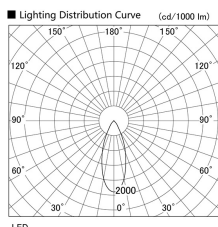

Item no. DD103-3440MW9030

Series Name: Versa R-G, Antiglare

Installation	Recessed mount
Type	
Fixture wattage	33.8W
Beam angle	44 deg.
Color Temp.	3000K
CRI	Ra>90
Luminous	2014 lm
Body	Die-cast aluminum alloy
Body finish	N/A
Trim finish	White
Reflector finish	Mirror
IP Rate	IP20
Light source	COB module
Input Voltage	AC220~240V
Dimming Type	Non-Dimmable
Certificate	CE, CCC
Cut Hole	150mm