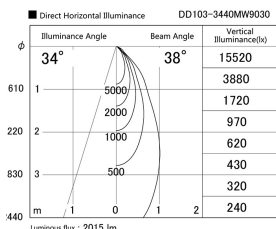

Item no. DD103-3440MW9030

Series Name: Versa R-G, Antiglare

Installation	Recessed mount
Type	Versa R-G, Antiglare
Fixture wattage	33.8W
Beam angle	44 deg.
Color Temp.	3000K
CRI	Ra>90
Luminous	2014 lm
Body	Die-cast aluminum alloy
Body finish	N/A
Trim finish	White
Reflector finish	Mirror
IP Rate	IP20
Light source	COB module
Input Voltage	AC220~240V
Dimming Type	Non-Dimmable
Certificate	CE, CCC
Cut Hole	150mm