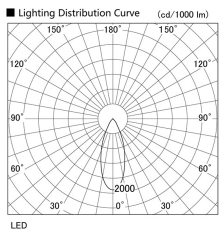

Item no. DD103-3440MW9030

Series Name: Versa R-G, Antiglare

Installation	Recessed mount
Type	
Fixture wattage	33.8W
Beam angle	44 deg.
Color Temp.	3000K
CRI	Ra>90
Luminous	2014 lm
Body	Die-cast aluminum alloy
Body finish	N/A
Trim finish	White
Reflector finish	Mirror
IP Rate	IP20
Light source	COB module
Input Voltage	AC220~240V
Dimming Type	Non-Dimmable
Certificate	CE, CCC
Cut Hole	150mm