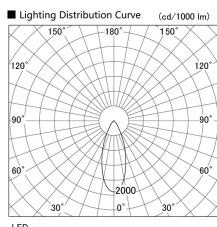

Item no. DD103-3440MW9030

Series Name: Versa R-G, Antiglare

Installation	Recessed mount
Type	Versa R-G, Antiglare
Fixture wattage	33.8W
Beam angle	44 deg.
Color Temp.	3000K
CRI	Ra>90
Luminous	2014 lm
Body	Die-cast aluminum alloy
Body finish	N/A
Trim finish	White
Reflector finish	Mirror
IP Rate	IP20
Light source	COB module
Input Voltage	AC220~240V
Dimming Type	Non-Dimmable
Certificate	CE, CCC
Cut Hole	150mm