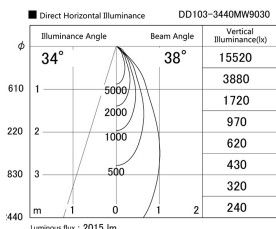

Item no. DD103-3440MW9030

Series Name: Versa R-G, Antiglare

Installation	Recessed mount
Type	
Fixture wattage	33.8W
Beam angle	44 deg.
Color Temp.	3000K
CRI	Ra>90
Luminous	2014 lm
Body	Die-cast aluminum alloy
Body finish	N/A
Trim finish	White
Reflector finish	Mirror
IP Rate	IP20
Light source	COB module
Input Voltage	AC220~240V
Dimming Type	Non-Dimmable
Certificate	CE, CCC
Cut Hole	150mm