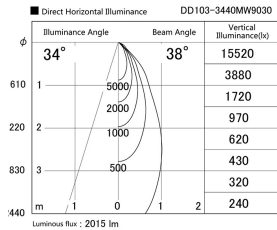

Item no. DD103-3440MW9030

Series Name: Versa R-G, Antiglare

Installation	Recessed mount
Type	
Fixture wattage	33.8W
Beam angle	44 deg.
Color Temp.	3000K
CRI	Ra>90
Luminous	2014 lm
Body	Die-cast aluminum alloy
Body finish	N/A
Trim finish	White
Reflector finish	Mirror
IP Rate	IP20
Light source	COB module
Input Voltage	AC220~240V
Dimming Type	Non-Dimmable
Certificate	CE, CCC
Cut Hole	150mm