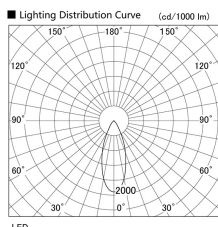

Item no. DD103-3440MW9035

Series Name: Versa R-G, Antiglare

Installation	Recessed mount
Type	
Fixture wattage	33.8W
Beam angle	44 deg.
Color Temp.	3500K
CRI	Ra>90
Luminous	2054 lm
Body	Die-cast aluminum alloy
Body finish	N/A
Trim finish	White
Reflector finish	Mirror
IP Rate	IP20
Light source	COB module
Input Voltage	AC220~240V
Dimming Type	Non-Dimmable
Certificate	CE, CCC
Cut Hole	150mm