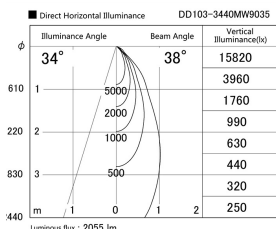

Item no. DD103-3440MW9035

Series Name: Versa R-G, Antiglare

Installation	Recessed mount
Type	
Fixture wattage	33.8W
Beam angle	44 deg.
Color Temp.	3500K
CRI	Ra>90
Luminous	2054 lm
Body	Die-cast aluminum alloy
Body finish	N/A
Trim finish	White
Reflector finish	Mirror
IP Rate	IP20
Light source	COB module
Input Voltage	AC220~240V
Dimming Type	Non-Dimmable
Certificate	CE, CCC
Cut Hole	150mm