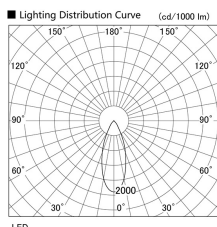

Item no. DD103-3440MW9035

Series Name: Versa R-G, Antiglare

Installation	Recessed mount
Type	
Fixture wattage	33.8W
Beam angle	44 deg.
Color Temp.	3500K
CRI	Ra>90
Luminous	2054 lm
Body	Die-cast aluminum alloy
Body finish	N/A
Trim finish	White
Reflector finish	Mirror
IP Rate	IP20
Light source	COB module
Input Voltage	AC220~240V
Dimming Type	Non-Dimmable
Certificate	CE, CCC
Cut Hole	150mm