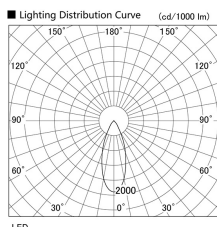

Item no. DD103-3440MW9035

Series Name: Versa R-G, Antiglare

Installation	Recessed mount
Type	Versa R-G, Antiglare
Fixture wattage	33.8W
Beam angle	44 deg.
Color Temp.	3500K
CRI	Ra>90
Luminous	2054 lm
Body	Die-cast aluminum alloy
Body finish	N/A
Trim finish	White
Reflector finish	Mirror
IP Rate	IP20
Light source	COB module
Input Voltage	AC220~240V
Dimming Type	Non-Dimmable
Certificate	CE, CCC
Cut Hole	150mm