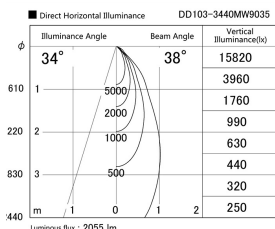

Item no. DD103-3440MW9035

Series Name: Versa R-G, Antiglare

Installation	Recessed mount
Type	Versa R-G, Antiglare
Fixture wattage	33.8W
Beam angle	44 deg.
Color Temp.	3500K
CRI	Ra>90
Luminous	2054 lm
Body	Die-cast aluminum alloy
Body finish	N/A
Trim finish	White
Reflector finish	Mirror
IP Rate	IP20
Light source	COB module
Input Voltage	AC220~240V
Dimming Type	Non-Dimmable
Certificate	CE, CCC
Cut Hole	150mm