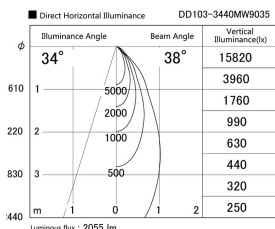

Item no. DD103-3440MW9035

Series Name: Versa R-G, Antiglare

Installation	Recessed mount
Type	
Fixture wattage	33.8W
Beam angle	44 deg.
Color Temp.	3500K
CRI	Ra>90
Luminous	2054 lm
Body	Die-cast aluminum alloy
Body finish	N/A
Trim finish	White
Reflector finish	Mirror
IP Rate	IP20
Light source	COB module
Input Voltage	AC220~240V
Dimming Type	Non-Dimmable
Certificate	CE, CCC
Cut Hole	150mm