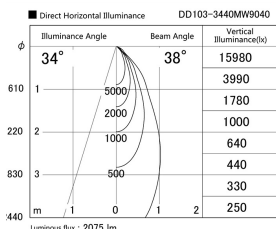

Item no. DD103-3440MW9040

Series Name: Versa R-G, Antiglare

Installation	Recessed mount
Type	
Fixture wattage	33.8W
Beam angle	44 deg.
Color Temp.	4000K
CRI	Ra>90
Luminous	2074 lm
Body	Die-cast aluminum alloy
Body finish	N/A
Trim finish	White
Reflector finish	Mirror
IP Rate	IP20
Light source	COB module
Input Voltage	AC220~240V
Dimming Type	Non-Dimmable
Certificate	CE, CCC
Cut Hole	150mm