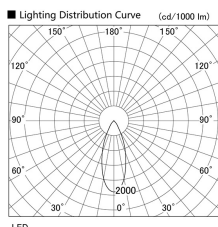

Item no. DD103-3440MW9040

Series Name: Versa R-G, Antiglare

Installation	Recessed mount
Type	
Fixture wattage	33.8W
Beam angle	44 deg.
Color Temp.	4000K
CRI	Ra>90
Luminous	2074 lm
Body	Die-cast aluminum alloy
Body finish	N/A
Trim finish	White
Reflector finish	Mirror
IP Rate	IP20
Light source	COB module
Input Voltage	AC220~240V
Dimming Type	Non-Dimmable
Certificate	CE, CCC
Cut Hole	150mm