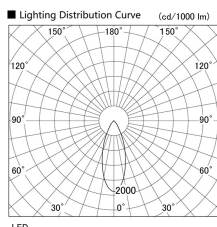

Item no. DD103-3440WW8527

Series Name: Versa R-G, Antiglare

White Reflector

Installation	Recessed mount
Type	
Fixture wattage	33.8W
Beam angle	44 deg.
Color Temp.	2700K
CRI	Ra>85
Luminous	2151 lm
Body	Die-cast aluminum alloy
Body finish	N/A
Trim finish	White
Reflector finish	White
IP Rate	IP20
Light source	COB module
Input Voltage	AC220~240V
Dimming Type	Non-Dimmable
Certificate	CE, CCC
Cut Hole	150mm