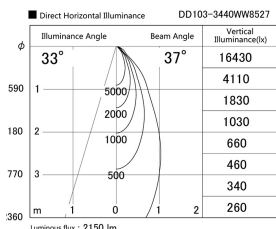

Item no. DD103-3440WW8527

Series Name: Versa R-G, Antiglare

White Reflector

Installation	Recessed mount
Type	
Fixture wattage	33.8W
Beam angle	44 deg.
Color Temp.	2700K
CRI	Ra>85
Luminous	2151 lm
Body	Die-cast aluminum alloy
Body finish	N/A
Trim finish	White
Reflector finish	White
IP Rate	IP20
Light source	COB module
Input Voltage	AC220~240V
Dimming Type	Non-Dimmable
Certificate	CE, CCC
Cut Hole	150mm