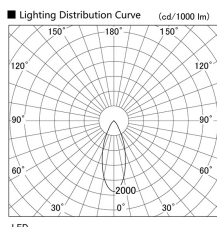

Item no. DD103-3440WW8530

Series Name: Versa R-G, Antiglare

White Reflector

Installation	Recessed mount
Type	
Fixture wattage	33.8W
Beam angle	44 deg.
Color Temp.	3000K
CRI	Ra>85
Luminous	2241 lm
Body	Die-cast aluminum alloy
Body finish	N/A
Trim finish	White
Reflector finish	White
IP Rate	IP20
Light source	COB module
Input Voltage	AC220~240V
Dimming Type	Non-Dimmable
Certificate	CE, CCC
Cut Hole	150mm