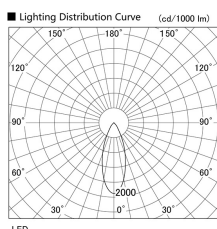

Item no. DD103-3440WW8530

Series Name: Versa R-G, Antiglare

White Reflector

Installation	Recessed mount
Type	Versa R-G, Antiglare
Fixture wattage	33.8W
Beam angle	44 deg.
Color Temp.	3000K
CRI	Ra>85
Luminous	2241 lm
Body	Die-cast aluminum alloy
Body finish	N/A
Trim finish	White
Reflector finish	White
IP Rate	IP20
Light source	COB module
Input Voltage	AC220~240V
Dimming Type	Non-Dimmable
Certificate	CE, CCC
Cut Hole	150mm