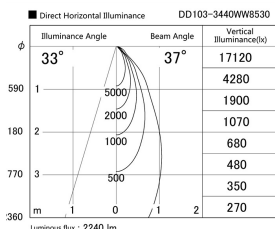

Item no. DD103-3440WW8530

Series Name: Versa R-G, Antiglare

White Reflector

Installation	Recessed mount
Type	
Fixture wattage	33.8W
Beam angle	44 deg.
Color Temp.	3000K
CRI	Ra>85
Luminous	2241 lm
Body	Die-cast aluminum alloy
Body finish	N/A
Trim finish	White
Reflector finish	White
IP Rate	IP20
Light source	COB module
Input Voltage	AC220~240V
Dimming Type	Non-Dimmable
Certificate	CE, CCC
Cut Hole	150mm