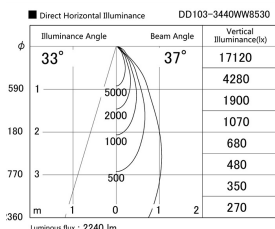

Item no. DD103-3440WW8530

Series Name: Versa R-G, Antiglare

White Reflector

Installation	Recessed mount
Type	Versa R-G, Antiglare
Fixture wattage	33.8W
Beam angle	44 deg.
Color Temp.	3000K
CRI	Ra>85
Luminous	2241 lm
Body	Die-cast aluminum alloy
Body finish	N/A
Trim finish	White
Reflector finish	White
IP Rate	IP20
Light source	COB module
Input Voltage	AC220~240V
Dimming Type	Non-Dimmable
Certificate	CE, CCC
Cut Hole	150mm