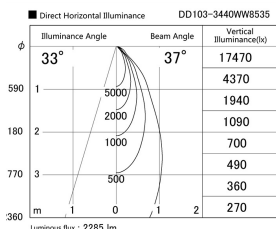

Item no. DD103-3440WW8535

Series Name: Versa R-G, Antiglare

White Reflector

Installation	Recessed mount
Type	Versa R-G, Antiglare
Fixture wattage	33.8W
Beam angle	44 deg.
Color Temp.	3500K
CRI	Ra>85
Luminous	2286 lm
Body	Die-cast aluminum alloy
Body finish	N/A
Trim finish	White
Reflector finish	White
IP Rate	IP20
Light source	COB module
Input Voltage	AC220~240V
Dimming Type	Non-Dimmable
Certificate	CE, CCC
Cut Hole	150mm