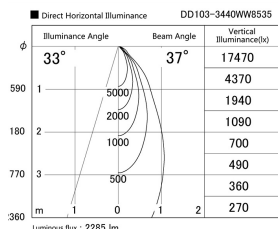

Item no. DD103-3440WW8535

Series Name: Versa R-G, Antiglare

White Reflector

Installation	Recessed mount
Type	
Fixture wattage	33.8W
Beam angle	44 deg.
Color Temp.	3500K
CRI	Ra>85
Luminous	2286 lm
Body	Die-cast aluminum alloy
Body finish	N/A
Trim finish	White
Reflector finish	White
IP Rate	IP20
Light source	COB module
Input Voltage	AC220~240V
Dimming Type	Non-Dimmable
Certificate	CE, CCC
Cut Hole	150mm