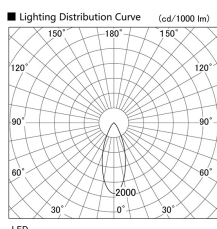

Item no. DD103-3440WW8535

Series Name: Versa R-G, Antiglare

White Reflector

Installation	Recessed mount
Type	Versa R-G, Antiglare
Fixture wattage	33.8W
Beam angle	44 deg.
Color Temp.	3500K
CRI	Ra>85
Luminous	2286 lm
Body	Die-cast aluminum alloy
Body finish	N/A
Trim finish	White
Reflector finish	White
IP Rate	IP20
Light source	COB module
Input Voltage	AC220~240V
Dimming Type	Non-Dimmable
Certificate	CE, CCC
Cut Hole	150mm