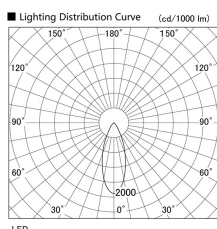

Item no. DD103-3440WW8535

Series Name: Versa R-G, Antiglare

White Reflector

Installation	Recessed mount
Type	
Fixture wattage	33.8W
Beam angle	44 deg.
Color Temp.	3500K
CRI	Ra>85
Luminous	2286 lm
Body	Die-cast aluminum alloy
Body finish	N/A
Trim finish	White
Reflector finish	White
IP Rate	IP20
Light source	COB module
Input Voltage	AC220~240V
Dimming Type	Non-Dimmable
Certificate	CE, CCC
Cut Hole	150mm