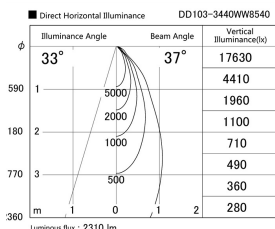

Item no. DD103-3440WW8540

Series Name: Versa R-G, Antiglare

White Reflector

Installation	Recessed mount
Type	
Fixture wattage	33.8W
Beam angle	44 deg.
Color Temp.	4000K
CRI	Ra>85
Luminous	2308 lm
Body	Die-cast aluminum alloy
Body finish	N/A
Trim finish	White
Reflector finish	White
IP Rate	IP20
Light source	COB module
Input Voltage	AC220~240V
Dimming Type	Non-Dimmable
Certificate	CE, CCC
Cut Hole	150mm