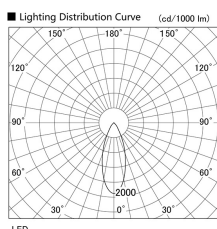

Item no. DD103-3440WW8540

Series Name: Versa R-G, Antiglare

White Reflector

Installation	Recessed mount
Type	
Fixture wattage	33.8W
Beam angle	44 deg.
Color Temp.	4000K
CRI	Ra>85
Luminous	2308 lm
Body	Die-cast aluminum alloy
Body finish	N/A
Trim finish	White
Reflector finish	White
IP Rate	IP20
Light source	COB module
Input Voltage	AC220~240V
Dimming Type	Non-Dimmable
Certificate	CE, CCC
Cut Hole	150mm