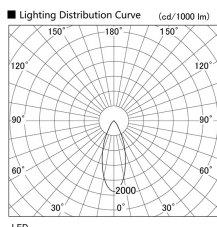

Item no. DD103-3440WW9027

Series Name: Versa R-G, Antiglare

White Reflector

Installation	Recessed mount
Type	Versa R-G, Antiglare
Fixture wattage	33.8W
Beam angle	44 deg.
Color Temp.	2700K
CRI	Ra>90
Luminous	1956 lm
Body	Die-cast aluminum alloy
Body finish	N/A
Trim finish	White
Reflector finish	White
IP Rate	IP20
Light source	COB module
Input Voltage	AC220~240V
Dimming Type	Non-Dimmable
Certificate	CE, CCC
Cut Hole	150mm