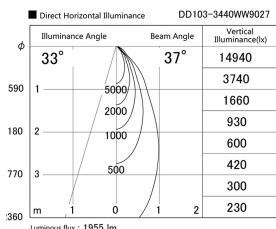

Item no. DD103-3440WW9027

Series Name: Versa R-G, Antiglare

White Reflector

Installation	Recessed mount
Type	Versa R-G, Antiglare
Fixture wattage	33.8W
Beam angle	44 deg.
Color Temp.	2700K
CRI	Ra>90
Luminous	1956 lm
Body	Die-cast aluminum alloy
Body finish	N/A
Trim finish	White
Reflector finish	White
IP Rate	IP20
Light source	COB module
Input Voltage	AC220~240V
Dimming Type	Non-Dimmable
Certificate	CE, CCC
Cut Hole	150mm