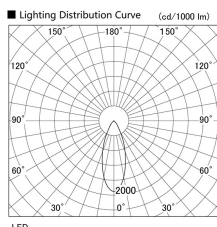

Item no. DD103-3440WW9030

Series Name: Versa R-G, Antiglare

White Reflector

Installation	Recessed mount
Type	
Fixture wattage	33.8W
Beam angle	44 deg.
Color Temp.	3000K
CRI	Ra>90
Luminous	2038 lm
Body	Die-cast aluminum alloy
Body finish	N/A
Trim finish	White
Reflector finish	White
IP Rate	IP20
Light source	COB module
Input Voltage	AC220~240V
Dimming Type	Non-Dimmable
Certificate	CE, CCC
Cut Hole	150mm