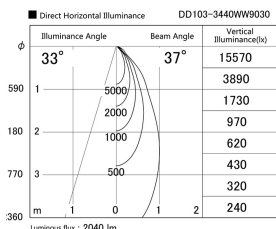

Item no. DD103-3440WW9030

Series Name: Versa R-G, Antiglare

White Reflector

Installation	Recessed mount
Type	
Fixture wattage	33.8W
Beam angle	44 deg.
Color Temp.	3000K
CRI	Ra>90
Luminous	2038 lm
Body	Die-cast aluminum alloy
Body finish	N/A
Trim finish	White
Reflector finish	White
IP Rate	IP20
Light source	COB module
Input Voltage	AC220~240V
Dimming Type	Non-Dimmable
Certificate	CE, CCC
Cut Hole	150mm