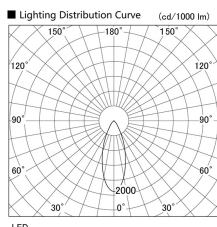

Item no. DD103-3440WW9035

Series Name: Versa R-G, Antiglare

White Reflector

Installation	Recessed mount
Type	
Fixture wattage	33.8W
Beam angle	44 deg.
Color Temp.	3500K
CRI	Ra>90
Luminous	2078 lm
Body	Die-cast aluminum alloy
Body finish	N/A
Trim finish	White
Reflector finish	White
IP Rate	IP20
Light source	COB module
Input Voltage	AC220~240V
Dimming Type	Non-Dimmable
Certificate	CE, CCC
Cut Hole	150mm