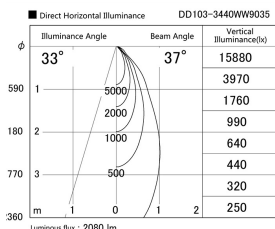

Item no. DD103-3440WW9035

Series Name: Versa R-G, Antiglare

White Reflector

Installation	Recessed mount
Type	
Fixture wattage	33.8W
Beam angle	44 deg.
Color Temp.	3500K
CRI	Ra>90
Luminous	2078 lm
Body	Die-cast aluminum alloy
Body finish	N/A
Trim finish	White
Reflector finish	White
IP Rate	IP20
Light source	COB module
Input Voltage	AC220~240V
Dimming Type	Non-Dimmable
Certificate	CE, CCC
Cut Hole	150mm