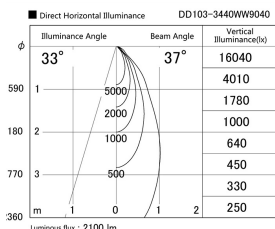

Item no. DD103-3440WW9040

Series Name: Versa R-G, Antiglare

White Reflector

Installation	Recessed mount
Type	Versa R-G, Antiglare
Fixture wattage	33.8W
Beam angle	44 deg.
Color Temp.	4000K
CRI	Ra>90
Luminous	2099 lm
Body	Die-cast aluminum alloy
Body finish	N/A
Trim finish	White
Reflector finish	White
IP Rate	IP20
Light source	COB module
Input Voltage	AC220~240V
Dimming Type	Non-Dimmable
Certificate	CE, CCC
Cut Hole	150mm