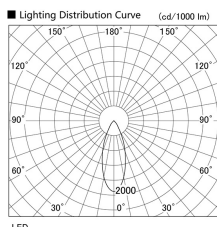

Item no. DD103-3440WW9040

Series Name: Versa R-G, Antiglare

White Reflector

Installation	Recessed mount
Type	
Fixture wattage	33.8W
Beam angle	44 deg.
Color Temp.	4000K
CRI	Ra>90
Luminous	2099 lm
Body	Die-cast aluminum alloy
Body finish	N/A
Trim finish	White
Reflector finish	White
IP Rate	IP20
Light source	COB module
Input Voltage	AC220~240V
Dimming Type	Non-Dimmable
Certificate	CE, CCC
Cut Hole	150mm