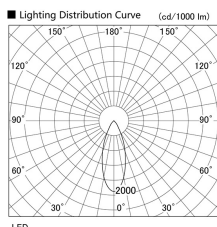

Item no. DD103-3440WW9040

Series Name: Versa R-G, Antiglare

White Reflector

Installation	Recessed mount
Type	Versa R-G, Antiglare
Fixture wattage	33.8W
Beam angle	44 deg.
Color Temp.	4000K
CRI	Ra>90
Luminous	2099 lm
Body	Die-cast aluminum alloy
Body finish	N/A
Trim finish	White
Reflector finish	White
IP Rate	IP20
Light source	COB module
Input Voltage	AC220~240V
Dimming Type	Non-Dimmable
Certificate	CE, CCC
Cut Hole	150mm