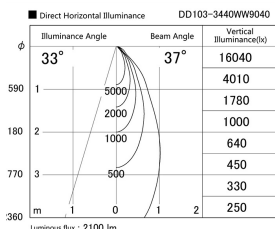

Item no. DD103-3440WW9040

Series Name: Versa R-G, Antiglare

White Reflector

Installation	Recessed mount
Type	
Fixture wattage	33.8W
Beam angle	44 deg.
Color Temp.	4000K
CRI	Ra>90
Luminous	2099 lm
Body	Die-cast aluminum alloy
Body finish	N/A
Trim finish	White
Reflector finish	White
IP Rate	IP20
Light source	COB module
Input Voltage	AC220~240V
Dimming Type	Non-Dimmable
Certificate	CE, CCC
Cut Hole	150mm