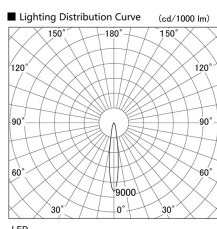

Item no. DD103-4015DW8527

Series Name: Versa R-G, Antiglare

Dark Mirror Reflector

Installation	Recessed mount
Type	
Fixture wattage	40W
Beam angle	14 deg.
Color Temp.	2700K
CRI	Ra>85
Luminous	2863 lm
Body	Die-cast aluminum alloy
Body finish	N/A
Trim finish	White
Reflector finish	Dark Mirror
IP Rate	IP20
Light source	COB module
Input Voltage	AC220~240V
Dimming Type	Non-Dimmable
Certificate	CE, CCC
Cut Hole	150mm