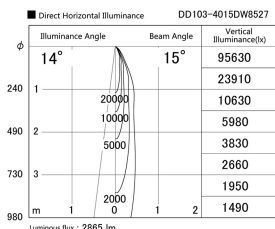

Item no. DD103-4015DW8527

Series Name: Versa R-G, Antiglare

Dark Mirror Reflector

Installation	Recessed mount
Type	
Fixture wattage	40W
Beam angle	14 deg.
Color Temp.	2700K
CRI	Ra>85
Luminous	2863 lm
Body	Die-cast aluminum alloy
Body finish	N/A
Trim finish	White
Reflector finish	Dark Mirror
IP Rate	IP20
Light source	COB module
Input Voltage	AC220~240V
Dimming Type	Non-Dimmable
Certificate	CE, CCC
Cut Hole	150mm