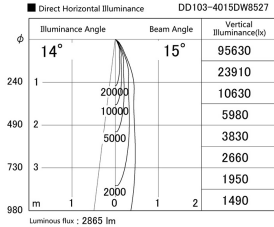

Item no. DD103-4015DW8527

Series Name: Versa R-G, Antiglare

Dark Mirror Reflector

Installation	Recessed mount
Type	Versa R-G, Antiglare
Fixture wattage	40W
Beam angle	14 deg.
Color Temp.	2700K
CRI	Ra>85
Luminous	2863 lm
Body	Die-cast aluminum alloy
Body finish	N/A
Trim finish	White
Reflector finish	Dark Mirror
IP Rate	IP20
Light source	COB module
Input Voltage	AC220~240V
Dimming Type	Non-Dimmable
Certificate	CE, CCC
Cut Hole	150mm