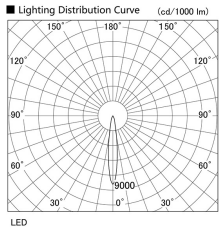

Item no. DD103-4015DW8527

Series Name: Versa R-G, Antiglare

Dark Mirror Reflector

Installation	Recessed mount
Type	Versa R-G, Antiglare
Fixture wattage	40W
Beam angle	14 deg.
Color Temp.	2700K
CRI	Ra>85
Luminous	2863 lm
Body	Die-cast aluminum alloy
Body finish	N/A
Trim finish	White
Reflector finish	Dark Mirror
IP Rate	IP20
Light source	COB module
Input Voltage	AC220~240V
Dimming Type	Non-Dimmable
Certificate	CE, CCC
Cut Hole	150mm