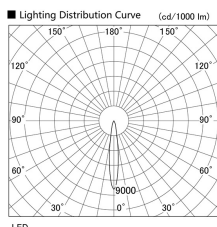

Item no. DD103-4015DW8530

Series Name: Versa R-G, Antiglare

Dark Mirror Reflector

Direct Horizontal Illuminance DD103-4015DW8530		
Illuminance Angle	Beam Angle	Vertical Illuminance (lx)
14°	15°	99640
		24910
		11070
		6230
		3990
		2770
		2030
		1560

Luminous flux : 2985 lm

Installation	Recessed mount
Type	Versa R-G, Antiglare
Fixture wattage	40W
Beam angle	14 deg.
Color Temp.	3000K
CRI	Ra>85
Luminous	2983 lm
Body	Die-cast aluminum alloy
Body finish	N/A
Trim finish	White
Reflector finish	Dark Mirror
IP Rate	IP20
Light source	COB module
Input Voltage	AC220~240V
Dimming Type	Non-Dimmable
Certificate	CE, CCC
Cut Hole	150mm