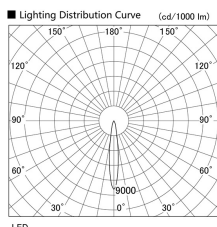

Item no. DD103-4015DW8530

Series Name: Versa R-G, Antiglare

Dark Mirror Reflector

Direct Horizontal Illuminance DD103-4015DW8530		
Illuminance Angle	Beam Angle	Vertical Illuminance (lx)
14°	15°	99640
		24910
		11070
		6230
		3990
		2770
		2030
		1560

Luminous flux : 2985 lm

Installation	Recessed mount
Type	
Fixture wattage	40W
Beam angle	14 deg.
Color Temp.	3000K
CRI	Ra>85
Luminous	2983 lm
Body	Die-cast aluminum alloy
Body finish	N/A
Trim finish	White
Reflector finish	Dark Mirror
IP Rate	IP20
Light source	COB module
Input Voltage	AC220~240V
Dimming Type	Non-Dimmable
Certificate	CE, CCC
Cut Hole	150mm