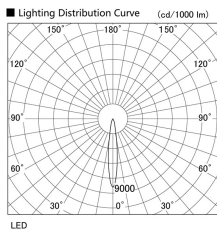

Item no. DD103-4015DW8530

Series Name: Versa R-G, Antiglare

Dark Mirror Reflector

Direct Horizontal Illuminance DD103-4015DW8530		
Illuminance Angle	Beam Angle	Vertical Illuminance (lx)
14°	15°	99640
		24910
		11070
		6230
		3990
		2770
		2030
		1560

Luminous flux : 2985 lm

Installation	Recessed mount
Type	
Fixture wattage	40W
Beam angle	14 deg.
Color Temp.	3000K
CRI	Ra>85
Luminous	2983 lm
Body	Die-cast aluminum alloy
Body finish	N/A
Trim finish	White
Reflector finish	Dark Mirror
IP Rate	IP20
Light source	COB module
Input Voltage	AC220~240V
Dimming Type	Non-Dimmable
Certificate	CE, CCC
Cut Hole	150mm