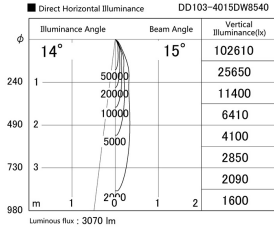

Item no. DD103-4015DW8540

Series Name: Versa R-G, Antiglare

Dark Mirror Reflector

Installation	Recessed mount
Type	Versa R-G, Antiglare
Fixture wattage	40W
Beam angle	14 deg.
Color Temp.	4000K
CRI	Ra>85
Luminous	3072 lm
Body	Die-cast aluminum alloy
Body finish	N/A
Trim finish	White
Reflector finish	Dark Mirror
IP Rate	IP20
Light source	COB module
Input Voltage	AC220~240V
Dimming Type	Non-Dimmable
Certificate	CE, CCC
Cut Hole	150mm