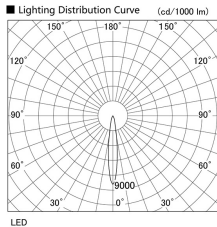

Item no. DD103-4015DW8540

Series Name: Versa R-G, Antiglare

Dark Mirror Reflector

Installation	Recessed mount
Type	Versa R-G, Antiglare
Fixture wattage	40W
Beam angle	14 deg.
Color Temp.	4000K
CRI	Ra>85
Luminous	3072 lm
Body	Die-cast aluminum alloy
Body finish	N/A
Trim finish	White
Reflector finish	Dark Mirror
IP Rate	IP20
Light source	COB module
Input Voltage	AC220~240V
Dimming Type	Non-Dimmable
Certificate	CE, CCC
Cut Hole	150mm