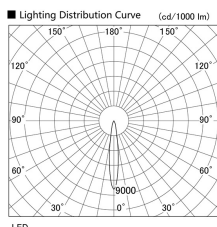

Item no. DD103-4015DW9027

Series Name: Versa R-G, Antiglare

Dark Mirror Reflector

Installation	Recessed mount
Type	Versa R-G, Antiglare
Fixture wattage	40W
Beam angle	14 deg.
Color Temp.	2700K
CRI	Ra>90
Luminous	2603 lm
Body	Die-cast aluminum alloy
Body finish	N/A
Trim finish	White
Reflector finish	Dark Mirror
IP Rate	IP20
Light source	COB module
Input Voltage	AC220~240V
Dimming Type	Non-Dimmable
Certificate	CE, CCC
Cut Hole	150mm