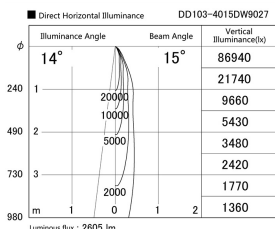

Item no. DD103-4015DW9027

Series Name: Versa R-G, Antiglare

Dark Mirror Reflector

Installation	Recessed mount
Type	Versa R-G, Antiglare
Fixture wattage	40W
Beam angle	14 deg.
Color Temp.	2700K
CRI	Ra>90
Luminous	2603 lm
Body	Die-cast aluminum alloy
Body finish	N/A
Trim finish	White
Reflector finish	Dark Mirror
IP Rate	IP20
Light source	COB module
Input Voltage	AC220~240V
Dimming Type	Non-Dimmable
Certificate	CE, CCC
Cut Hole	150mm