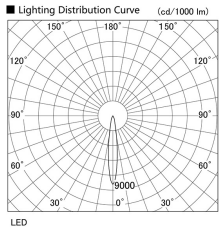

Item no. DD103-4015DW9030

Series Name: Versa R-G, Antiglare

Dark Mirror Reflector

Installation	Recessed mount
Type	Versa R-G, Antiglare
Fixture wattage	40W
Beam angle	14 deg.
Color Temp.	3000K
CRI	Ra>90
Luminous	2712 lm
Body	Die-cast aluminum alloy
Body finish	N/A
Trim finish	White
Reflector finish	Dark Mirror
IP Rate	IP20
Light source	COB module
Input Voltage	AC220~240V
Dimming Type	Non-Dimmable
Certificate	CE, CCC
Cut Hole	150mm