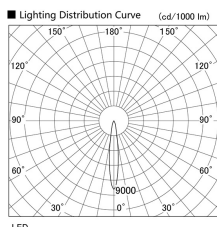

Item no. DD103-4015DW9030

Series Name: Versa R-G, Antiglare

Dark Mirror Reflector

Installation	Recessed mount
Type	
Fixture wattage	40W
Beam angle	14 deg.
Color Temp.	3000K
CRI	Ra>90
Luminous	2712 lm
Body	Die-cast aluminum alloy
Body finish	N/A
Trim finish	White
Reflector finish	Dark Mirror
IP Rate	IP20
Light source	COB module
Input Voltage	AC220~240V
Dimming Type	Non-Dimmable
Certificate	CE, CCC
Cut Hole	150mm