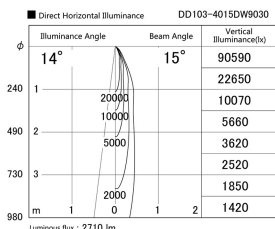

Item no. DD103-4015DW9030

Series Name: Versa R-G, Antiglare

Dark Mirror Reflector

Installation	Recessed mount
Type	
Fixture wattage	40W
Beam angle	14 deg.
Color Temp.	3000K
CRI	Ra>90
Luminous	2712 lm
Body	Die-cast aluminum alloy
Body finish	N/A
Trim finish	White
Reflector finish	Dark Mirror
IP Rate	IP20
Light source	COB module
Input Voltage	AC220~240V
Dimming Type	Non-Dimmable
Certificate	CE, CCC
Cut Hole	150mm