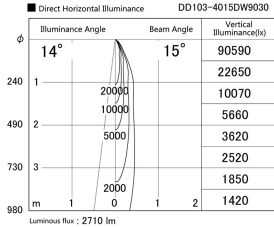

Item no. DD103-4015DW9030

Series Name: Versa R-G, Antiglare

Dark Mirror Reflector

Installation	Recessed mount
Type	Versa R-G, Antiglare
Fixture wattage	40W
Beam angle	14 deg.
Color Temp.	3000K
CRI	Ra>90
Luminous	2712 lm
Body	Die-cast aluminum alloy
Body finish	N/A
Trim finish	White
Reflector finish	Dark Mirror
IP Rate	IP20
Light source	COB module
Input Voltage	AC220~240V
Dimming Type	Non-Dimmable
Certificate	CE, CCC
Cut Hole	150mm