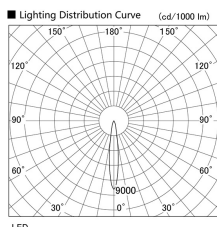

Item no. DD103-4015DW9035

Series Name: Versa R-G, Antiglare

Dark Mirror Reflector

Direct Horizontal Illuminance DD103-4015DW9035		
Illuminance Angle	Beam Angle	Vertical Illuminance (lx)
14°	15°	92390
1		23100
240		10270
1		5770
490		3700
2		2570
730		1890
3		1440
980		
m	1 1 2	

Luminous flux : 2765 lm

Installation	Recessed mount
Type	
Fixture wattage	40W
Beam angle	14 deg.
Color Temp.	3500K
CRI	Ra>90
Luminous	2766 lm
Body	Die-cast aluminum alloy
Body finish	N/A
Trim finish	White
Reflector finish	Dark Mirror
IP Rate	IP20
Light source	COB module
Input Voltage	AC220~240V
Dimming Type	Non-Dimmable
Certificate	CE, CCC
Cut Hole	150mm