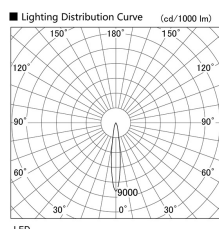

Item no. DD103-4015DW9035

Series Name: Versa R-G, Antiglare

Dark Mirror Reflector

| | |
|------------------|-------------------------|
| Installation | Recessed mount |
| Type | Versa R-G, Antiglare |
| Fixture wattage | 40W |
| Beam angle | 14 deg. |
| Color Temp. | 3500K |
| CRI | Ra>90 |
| Luminous | 2766 lm |
| Body | Die-cast aluminum alloy |
| Body finish | N/A |
| Trim finish | White |
| Reflector finish | Dark Mirror |
| IP Rate | IP20 |
| Light source | COB module |
| Input Voltage | AC220~240V |
| Dimming Type | Non-Dimmable |
| Certificate | CE, CCC |
| Cut Hole | 150mm |