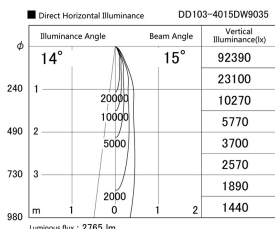

Item no. DD103-4015DW9035

Series Name: Versa R-G, Antiglare

Dark Mirror Reflector

| | |
|------------------|-------------------------|
| Installation | Recessed mount |
| Type | Versa R-G, Antiglare |
| Fixture wattage | 40W |
| Beam angle | 14 deg. |
| Color Temp. | 3500K |
| CRI | Ra>90 |
| Luminous | 2766 lm |
| Body | Die-cast aluminum alloy |
| Body finish | N/A |
| Trim finish | White |
| Reflector finish | Dark Mirror |
| IP Rate | IP20 |
| Light source | COB module |
| Input Voltage | AC220~240V |
| Dimming Type | Non-Dimmable |
| Certificate | CE, CCC |
| Cut Hole | 150mm |