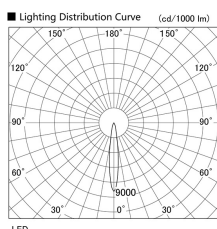

Item no. DD103-4015DW9040

Series Name: Versa R-G, Antiglare

Dark Mirror Reflector

Installation	Recessed mount
Type	
Fixture wattage	40W
Beam angle	14 deg.
Color Temp.	4000K
CRI	Ra>90
Luminous	2793 lm
Body	Die-cast aluminum alloy
Body finish	N/A
Trim finish	White
Reflector finish	Dark Mirror
IP Rate	IP20
Light source	COB module
Input Voltage	AC220~240V
Dimming Type	Non-Dimmable
Certificate	CE, CCC
Cut Hole	150mm