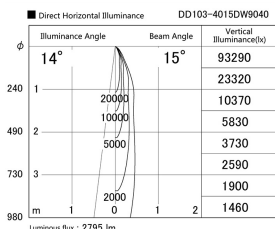

Item no. DD103-4015DW9040

Series Name: Versa R-G, Antiglare

Dark Mirror Reflector

Installation	Recessed mount
Type	
Fixture wattage	40W
Beam angle	14 deg.
Color Temp.	4000K
CRI	Ra>90
Luminous	2793 lm
Body	Die-cast aluminum alloy
Body finish	N/A
Trim finish	White
Reflector finish	Dark Mirror
IP Rate	IP20
Light source	COB module
Input Voltage	AC220~240V
Dimming Type	Non-Dimmable
Certificate	CE, CCC
Cut Hole	150mm