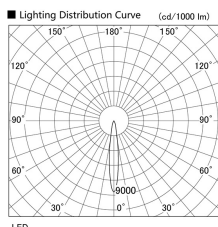

Item no. DD103-4015MW8527

Series Name: Versa R-G, Antiglare

φ	Beam Angle	Vertical Illuminance (lx)
14°	14°	99940
240		24990
490		11100
980		6250
		4000
		2780
		2040
		1560

Luminous flux : 2880 lm

Installation	Recessed mount
Type	
Fixture wattage	40W
Beam angle	14 deg.
Color Temp.	2700K
CRI	Ra>85
Luminous	2878 lm
Body	Die-cast aluminum alloy
Body finish	N/A
Trim finish	White
Reflector finish	Mirror
IP Rate	IP20
Light source	COB module
Input Voltage	AC220~240V
Dimming Type	Non-Dimmable
Certificate	CE, CCC
Cut Hole	150mm