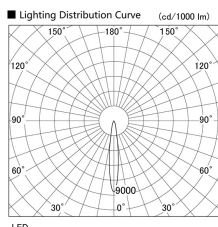

Item no. DD103-4015MW8527

Series Name: Versa R-G, Antiglare

Installation	Recessed mount
Type	Versa R-G, Antiglare
Fixture wattage	40W
Beam angle	14 deg.
Color Temp.	2700K
CRI	Ra>85
Luminous	2878 lm
Body	Die-cast aluminum alloy
Body finish	N/A
Trim finish	White
Reflector finish	Mirror
IP Rate	IP20
Light source	COB module
Input Voltage	AC220~240V
Dimming Type	Non-Dimmable
Certificate	CE, CCC
Cut Hole	150mm