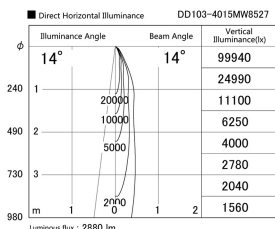

Item no. DD103-4015MW8527

Series Name: Versa R-G, Antiglare

Installation	Recessed mount
Type	Versa R-G, Antiglare
Fixture wattage	40W
Beam angle	14 deg.
Color Temp.	2700K
CRI	Ra>85
Luminous	2878 lm
Body	Die-cast aluminum alloy
Body finish	N/A
Trim finish	White
Reflector finish	Mirror
IP Rate	IP20
Light source	COB module
Input Voltage	AC220~240V
Dimming Type	Non-Dimmable
Certificate	CE, CCC
Cut Hole	150mm