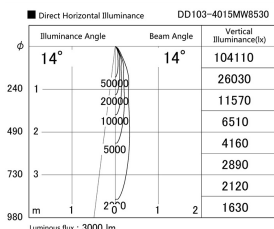

Item no. DD103-4015MW8530

Series Name: Versa R-G, Antiglare

Installation	Recessed mount
Type	
Fixture wattage	40W
Beam angle	14 deg.
Color Temp.	3000K
CRI	Ra>85
Luminous	2998 lm
Body	Die-cast aluminum alloy
Body finish	N/A
Trim finish	White
Reflector finish	Mirror
IP Rate	IP20
Light source	COB module
Input Voltage	AC220~240V
Dimming Type	Non-Dimmable
Certificate	CE, CCC
Cut Hole	150mm