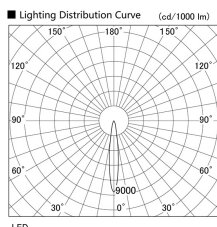

Item no. DD103-4015MW8530

Series Name: Versa R-G, Antiglare

Installation	Recessed mount
Type	
Fixture wattage	40W
Beam angle	14 deg.
Color Temp.	3000K
CRI	Ra>85
Luminous	2998 lm
Body	Die-cast aluminum alloy
Body finish	N/A
Trim finish	White
Reflector finish	Mirror
IP Rate	IP20
Light source	COB module
Input Voltage	AC220~240V
Dimming Type	Non-Dimmable
Certificate	CE, CCC
Cut Hole	150mm