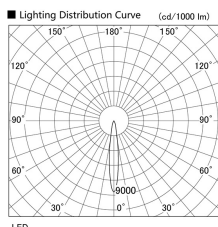

Item no. DD103-4015MW8535

Series Name: Versa R-G, Antiglare

Installation	Recessed mount
Type	
Fixture wattage	40W
Beam angle	14 deg.
Color Temp.	3500K
CRI	Ra>85
Luminous	3058 lm
Body	Die-cast aluminum alloy
Body finish	N/A
Trim finish	White
Reflector finish	Mirror
IP Rate	IP20
Light source	COB module
Input Voltage	AC220~240V
Dimming Type	Non-Dimmable
Certificate	CE, CCC
Cut Hole	150mm