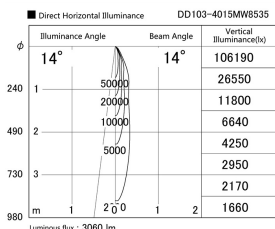

Item no. DD103-4015MW8535

Series Name: Versa R-G, Antiglare

Installation	Recessed mount
Type	
Fixture wattage	40W
Beam angle	14 deg.
Color Temp.	3500K
CRI	Ra>85
Luminous	3058 lm
Body	Die-cast aluminum alloy
Body finish	N/A
Trim finish	White
Reflector finish	Mirror
IP Rate	IP20
Light source	COB module
Input Voltage	AC220~240V
Dimming Type	Non-Dimmable
Certificate	CE, CCC
Cut Hole	150mm