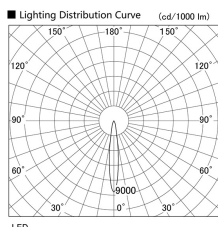

Item no. DD103-4015MW8535

Series Name: Versa R-G, Antiglare

Direct Horizontal Illuminance		DD103-4015MW8535	
Illuminance Angle	Beam Angle	Vertical Illuminance (lx)	
14°	14°	106190	26550
		11800	6640
		4250	2950
		2170	1660

Luminous flux : 3060 lm

Installation	Recessed mount
Type	Versa R-G, Antiglare
Fixture wattage	40W
Beam angle	14 deg.
Color Temp.	3500K
CRI	Ra>85
Luminous	3058 lm
Body	Die-cast aluminum alloy
Body finish	N/A
Trim finish	White
Reflector finish	Mirror
IP Rate	IP20
Light source	COB module
Input Voltage	AC220~240V
Dimming Type	Non-Dimmable
Certificate	CE, CCC
Cut Hole	150mm