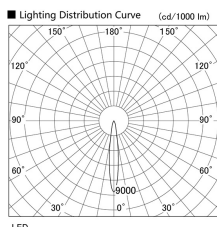

Item no. DD103-4015MW8540

Series Name: Versa R-G, Antiglare

φ	Beam Angle	Vertical Illuminance (lx)
240	14°	107240
490	14°	26810
730	14°	11920
980	14°	6700
	14°	4290
	14°	2980
	14°	2190
	14°	1680

Luminous flux : 3090 lm

Installation	Recessed mount
Type	Versa R-G, Antiglare
Fixture wattage	40W
Beam angle	14 deg.
Color Temp.	4000K
CRI	Ra>85
Luminous	3088 lm
Body	Die-cast aluminum alloy
Body finish	N/A
Trim finish	White
Reflector finish	Mirror
IP Rate	IP20
Light source	COB module
Input Voltage	AC220~240V
Dimming Type	Non-Dimmable
Certificate	CE, CCC
Cut Hole	150mm