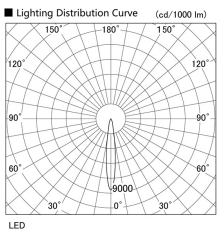

Item no. DD103-4015MW9030

Series Name: Versa R-G, Antiglare

Installation	Recessed mount
Type	Versa R-G, Antiglare
Fixture wattage	40W
Beam angle	14 deg.
Color Temp.	3000K
CRI	Ra>90
Luminous	2726 lm
Body	Die-cast aluminum alloy
Body finish	N/A
Trim finish	White
Reflector finish	Mirror
IP Rate	IP20
Light source	COB module
Input Voltage	AC220~240V
Dimming Type	Non-Dimmable
Certificate	CE, CCC
Cut Hole	150mm