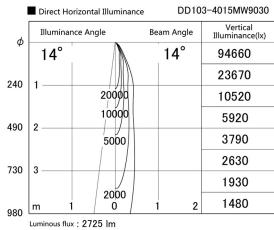

Item no. DD103-4015MW9030

Series Name: Versa R-G, Antiglare

Installation	Recessed mount
Type	Versa R-G, Antiglare
Fixture wattage	40W
Beam angle	14 deg.
Color Temp.	3000K
CRI	Ra>90
Luminous	2726 lm
Body	Die-cast aluminum alloy
Body finish	N/A
Trim finish	White
Reflector finish	Mirror
IP Rate	IP20
Light source	COB module
Input Voltage	AC220~240V
Dimming Type	Non-Dimmable
Certificate	CE, CCC
Cut Hole	150mm